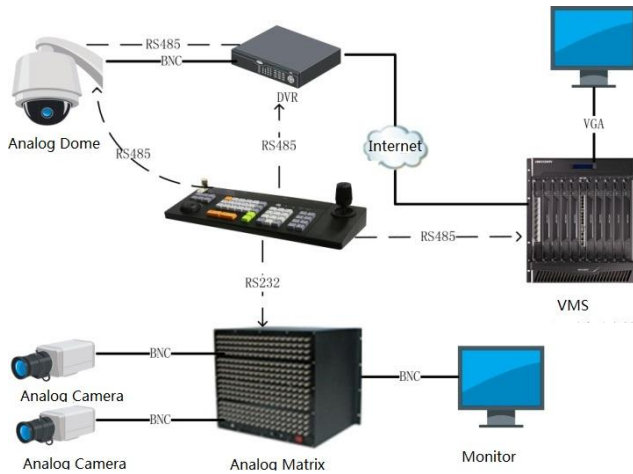

Model: PKB-1004KI

Specification

Model	PKB-1004KI
Joystick	4-axis
Serial Port	RS-485 and RS-232
Working Temperature	10 °C~55 °C (14 °F~131 °F)
Working Humidity	10%~90%
Power Supply	12V DC
Power Consumption	≤10W
Dimension (W × D × H)	434 × 163 × 43mm (17.09" × 6.42" × 1.69")
Weight	≤1.25 Kg (2.76lb)

Typical Application