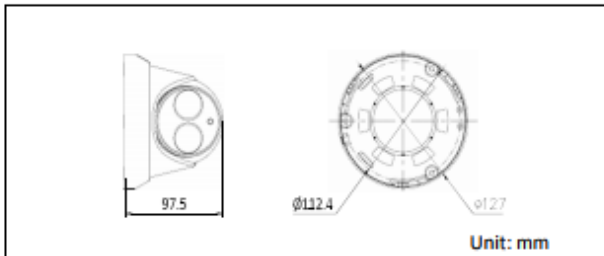

Power Supply	12 VDC $\pm$ 10%, PoE (802.3af)
Power Consumption and Current	Max 7.5W (with ICR on)
Protection Level	IP67
Impact Protection	N/A
IR Range	30 meters (100 feet)
Dimensions	127 mm x 97.5 mm (5.0" x 3.8")
Weight	670g (1.5 lbs)

Dimensions

Accessories

PC130T + WMS
Pendant Cap +
Wall Mount w/Junction Box

CBM
Conduit Base

ABM
Angled Base