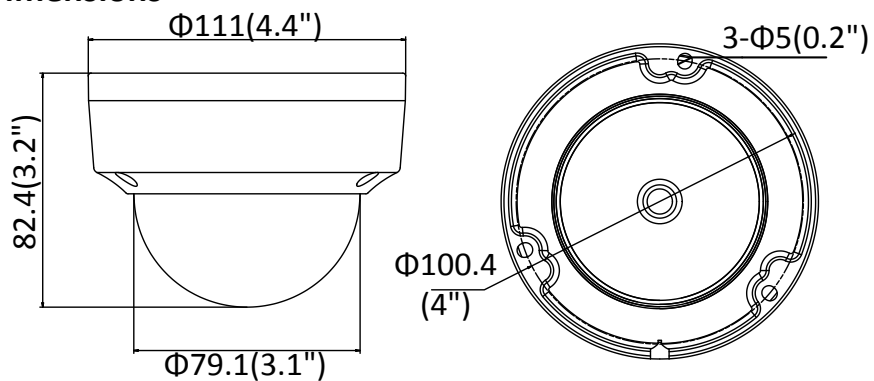

Dimensions

Unit: mm

Accessories

1259ZJ

1272ZJ-110

1272ZJ-110B

1271ZJ-110

1280ZJ-DM18

1276ZJ

1275ZJ

1250ZJ