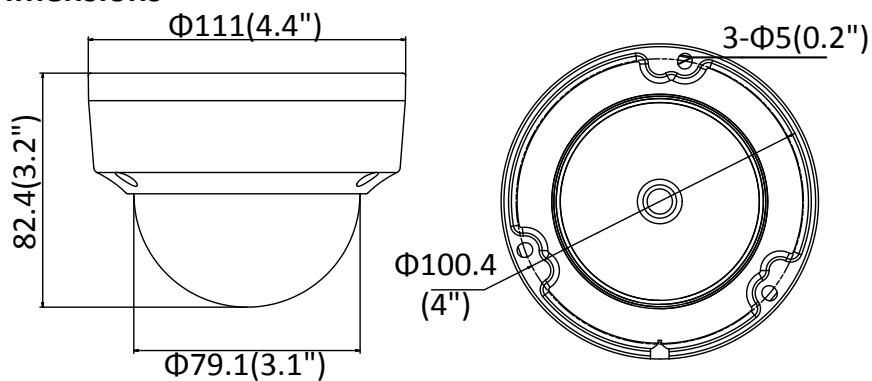

Dimensions

Unit: mm

Accessories

1259ZJ

1272ZJ-110

1272ZJ-110B

1271ZJ-110

1280ZJ-DM18

1276ZJ

1275ZJ

1250ZJ