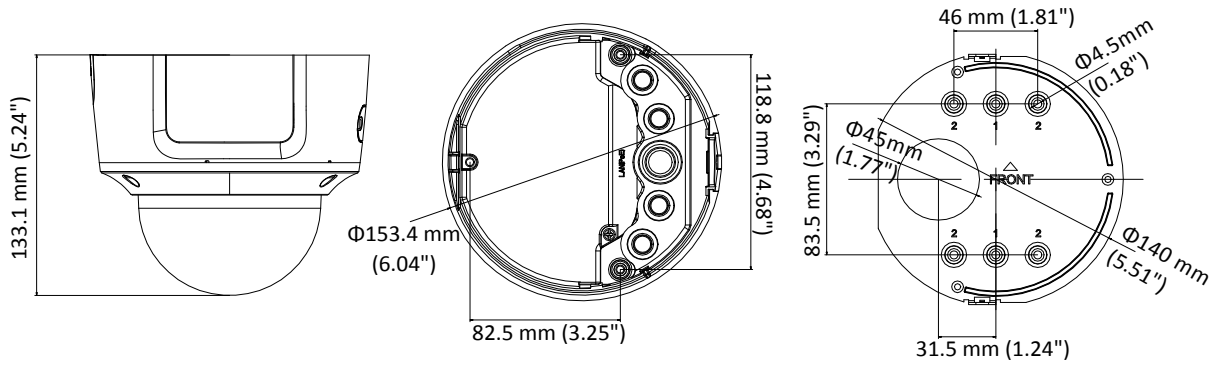

Dimensions

Accessories

1475ZJ-SUS
Vertical Pole Mount

1476ZJ-SUS
Corner Mount