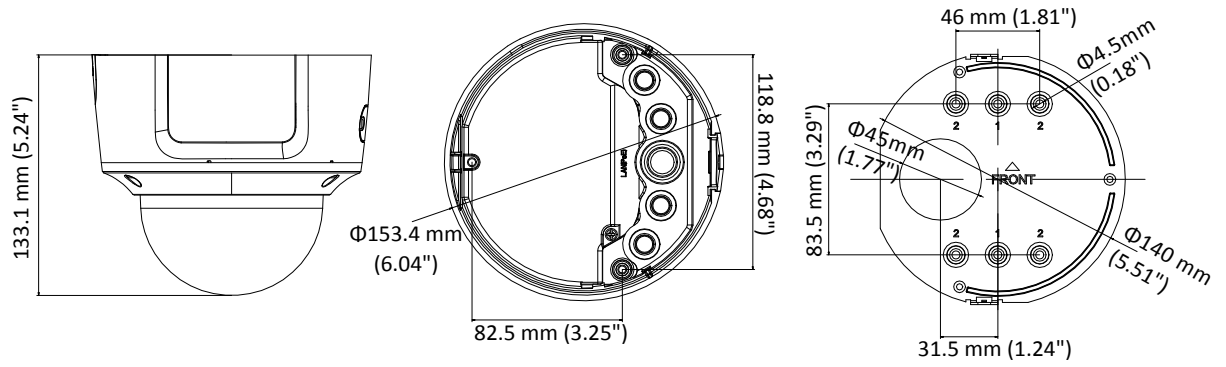

Dimensions

Accessories

1475ZJ-SUS
Vertical Pole Mount

1476ZJ-SUS
Corner Mount