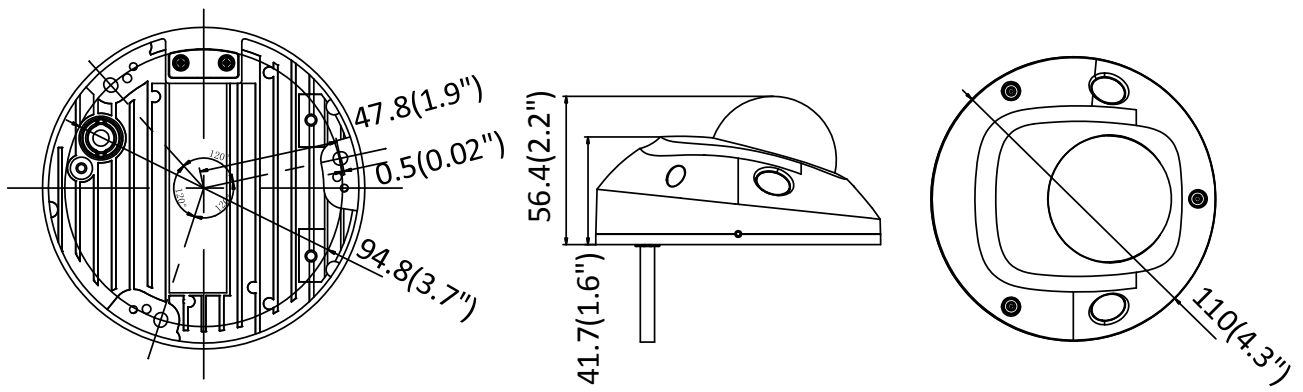

## Specifications

<b>Camera</b>	
Image Sensor	1/3" Progressive Scan CMOS
Min. Illumination	Color: 0.01 Lux @ (F1.2, AGC ON), 0.018 lux @(F1.6, AGC ON), 0 lux with IR
Shutter Speed	1/3 s to 1/100,000 s
Slow Shutter	Yes
Day & Night	IR Cut Filter
Digital Noise Reduction	3D DNR
WDR	120dB
3-Axis Adjustment	Pan: -30° to +30°, tilt: 0° to 75°, rotate: 0° to 360°
<b>Lens</b>	
Focal Length	2.8, 4, 6 mm
Aperture	F1.6
FOV	2.8 mm: Horizontal field of view: 98°, Vertical field of view: 55°, Diagonal field of view: 114° 4 mm: Horizontal field of view: 78°, Vertical field of view: 42°, Diagonal field of view: 93° 6 mm: Horizontal field of view: 48°, Vertical field of view: 27°, Diagonal field of view: 54°
Lens Mount	M12
<b>IR</b>	
IR Range	Up to 10 m
Wavelength	850nm
<b>Compression Standard</b>	
Video Compression	Main stream: H.265/H.264 Sub stream: H.265/H.264/MJPEG Third stream: H.265/H.264
H.264 Type	Main Profile/High Profile
H.264+	Yes
H.265 Type	Main Profile
H.265+	Yes
Video Bit Rate	256 Kbps to 16 Mbps
Audio Compression	G722.1/G711ulaw/G711alaw/G726/MP2L2/PCM
Audio Bit Rate	64Kbps(G.711)/16Kbps(G.722.1)/16Kbps(G.726)/32-192Kbps(MP2L2)
<b>Smart Feature-set</b>	
Behavior Analysis	Line crossing detection, intrusion detection
Face Detection	Yes
Region of Interest	Support 1 fixed region for main stream and sub-stream separately
<b>Image</b>	
Max. Resolution	2688 × 1520
Main Stream	50Hz: 25fps (2688 × 1520, 2304 × 1296, 1920 × 1080) 60Hz: 30fps (2688 × 1520, 2304 × 1296, 1920 × 1080)
Sub Stream	50Hz: 25fps (640 × 480, 640 × 360, 320 × 240) 60Hz: 30fps (640 × 480, 640 × 360, 320 × 240)
Third Stream	50Hz: 25fps (1280 × 720, 640 × 360, 352 × 288) 60Hz: 30fps (1280 × 720, 640 × 360, 352 × 240)
Image Settings	Rotate mode, saturation, brightness, contrast, sharpness adjustable by client software or web browser

## Dimensions