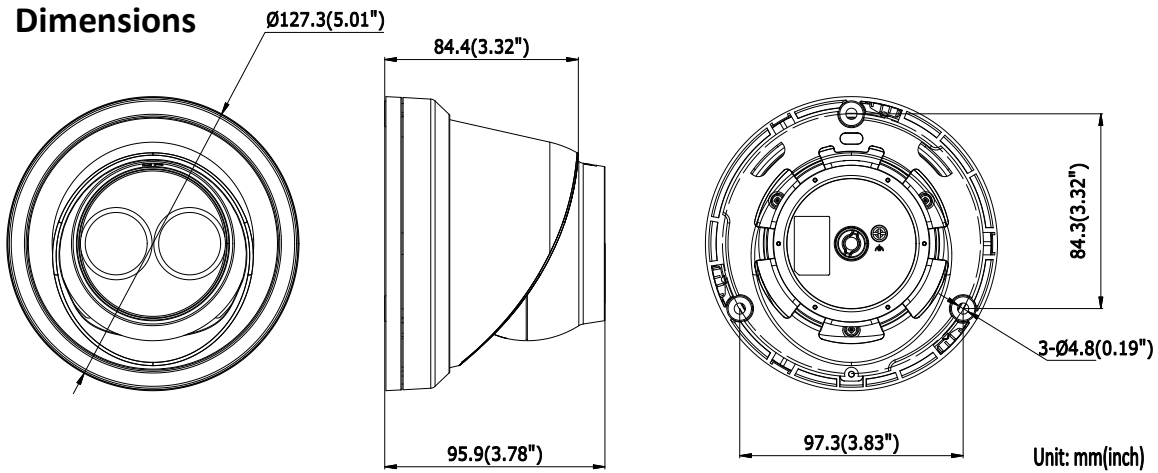

Image Setting	Rotate mode, saturation, brightness, contrast, sharpness adjustable by client software or web browser
Target Cropping	No
Day/Night Switch	Day/Night/Auto/Schedule
<b>Network</b>	
Network Storage	Support Micro SD/SDHC/SDXC card (128G), local storage and NAS (NFS,SMB/CIFS), ANR
Alarm Trigger	Motion detection, video tampering, network disconnected, IP address conflict, illegal login, HDD full, HDD error
Protocols	TCP/IP, ICMP, HTTP, HTTPS, FTP, DHCP, DNS, DDNS, RTP, RTSP, RTCP, PPPoE, NTP, UPnP™, SMTP, SNMP, IGMP, 802.1X, QoS, IPv6, Bonjour
General Function	One-key reset, anti-flicker, three streams, heartbeat, mirror, password protection, privacy mask, watermark, IP address filter
API	ONVIF (PROFILE S, PROFILE G), ISAPI
Simultaneous Live View	Up to 6 channels
User/Host	Up to 32 users 3 levels: Administrator, Operator and User
Client	CMS, Guarding vision
Web Browser	IE8+, Chrome 31.0-44, Firefox 30.0-51, Safari 8.0+
<b>Interface</b>	
Communication Interface	1 RJ45 10M/100M self-adaptive Ethernet port
On-board storage	Built-in Micro SD/SDHC/SDXC slot, up to 128 GB
SVC	H.264 and H.265 encoding
Reset Button	Yes
<b>General</b>	
Operating Conditions	-30 °C to +60 °C (-22 °F to +140 °F), Humidity 95% or less (non-condensing)
Power Supply	12 VDC ± 25%, Φ 5.5 mm coaxial power plug PoE (802.3af, class 3)
Power Consumption and Current	12 VDC, 0.5A, max. 6W PoE (802.3af, 37V to 57V), 0.2A to 0.1A, max. 7.5W
Protection Level	IP67 TVS 2000V Lightning Protection, Surge Protection and Voltage Transient Protection
Material	Metal
Dimensions	Camera: Φ 127.3 × 95.9 mm (Φ 5.0" × 3.8") Package: 150 × 150 × 141 mm (5.9" × 5.9" × 5.6")
Weight	Camera: Approx. 610 g (1.3 lb.) With Package: Approx. 880 g (1.9 lb.)

## Dimensions