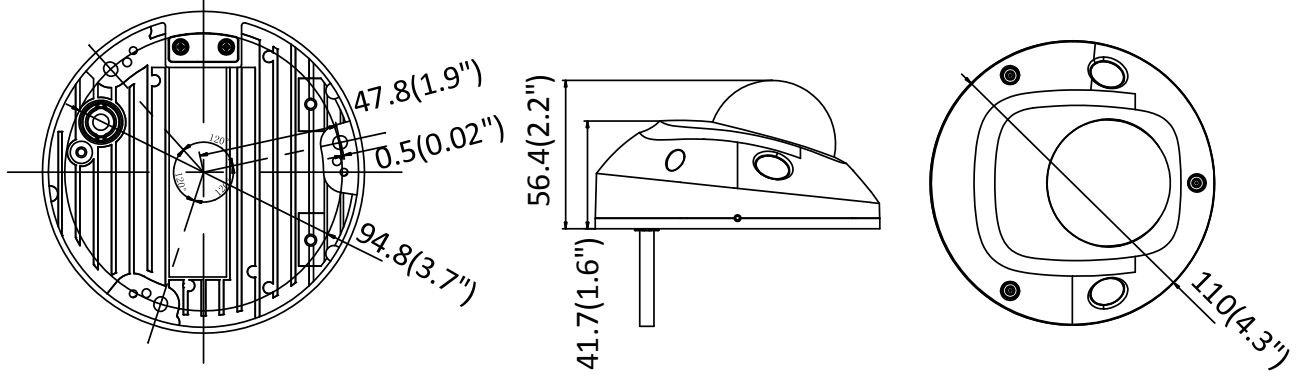

Dimensions

Accessories

1280ZJ-DM22

Junction Box