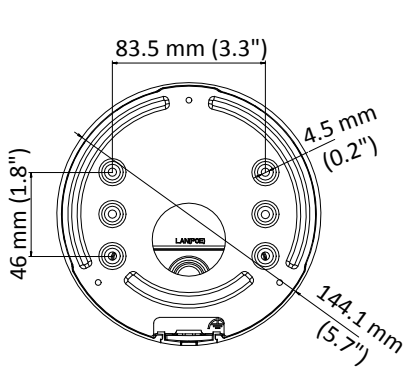

Accessories