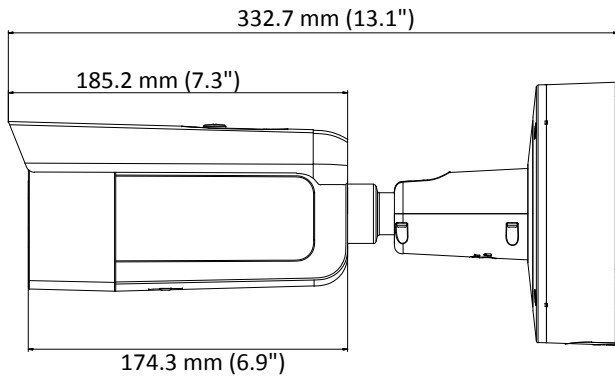

Accessories