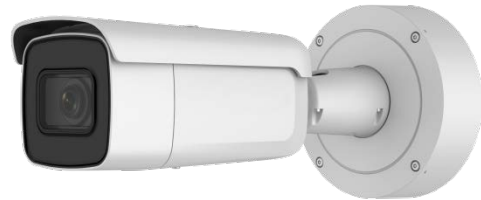

## NC328-VBZ

### 8 MP IR VF Bullet Network Camera

#### Key Features

- 1/2.5" Progressive Scan CMOS
- 3840 × 2160 @15 fps
- 2.8 to 12 mm varifocal lens
- Color: 0.01 Lux @ (F1.2, AGC ON), 0.018 Lux @ (F1.6, AGC ON), 0 Lux with IR
- H.265+, H.265, H.264+, H.264
- 2 Behavior analyses
- 120dB WDR
- BLC/3D DNR/ROI
- IP67, IK10
- Built-in micro SD/SDHC/SDXC card slot, up to 128 GB