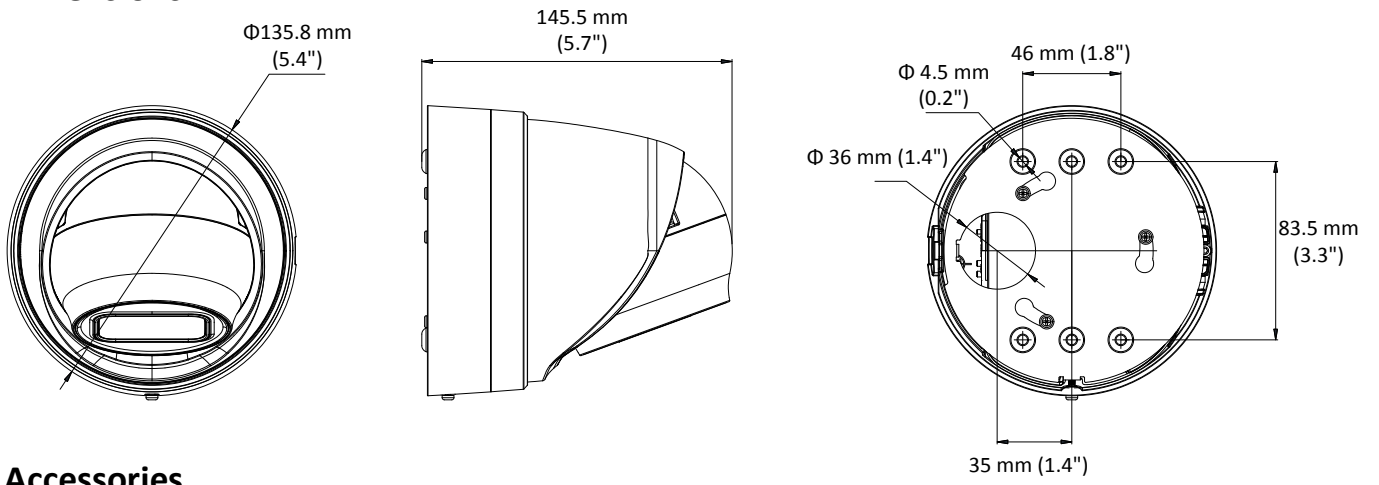

Dimensions

Accessories

1473ZJ-135
Wall Mount

1281ZJ-DM23
Inclined Ceiling Mount

1475ZJ-SUS
Vertical Pole Mount

1476ZJ-SUS
Corner Mount

1473ZJ-135B
Wall Mount
with Junction Box