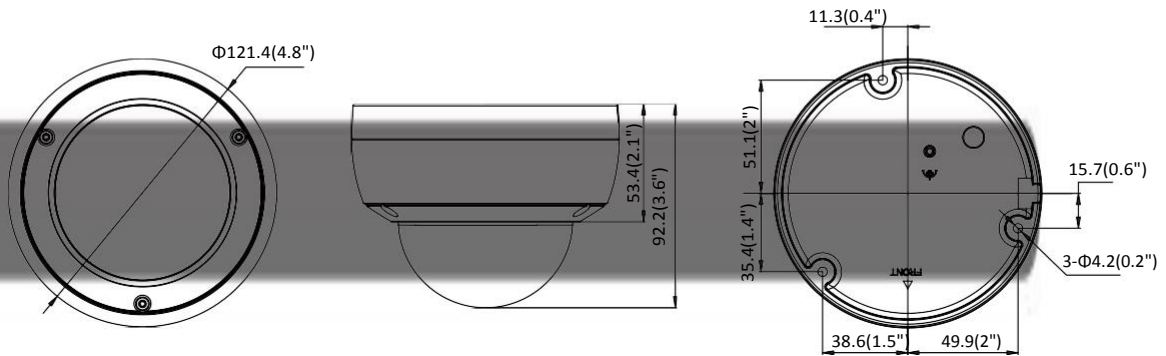

Dimension

Camera: