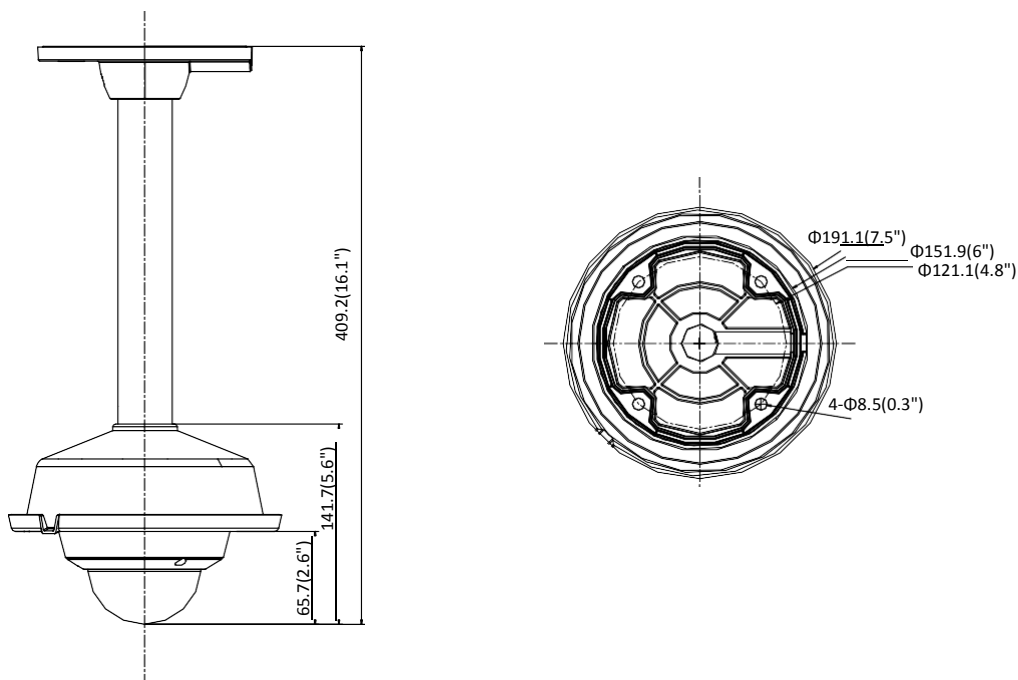

Available Model

HNC344-TD/2.8

Dimension

Camera:

Wall Mounting with the Bracket (HTH-272ZJ-120 and HTH-1253ZJ-M):

Pendant Mounting with the Bracket (HTH-1271ZJ-120 and HTH-1253ZJ-M):

Unit: mm(inch)

Accessory