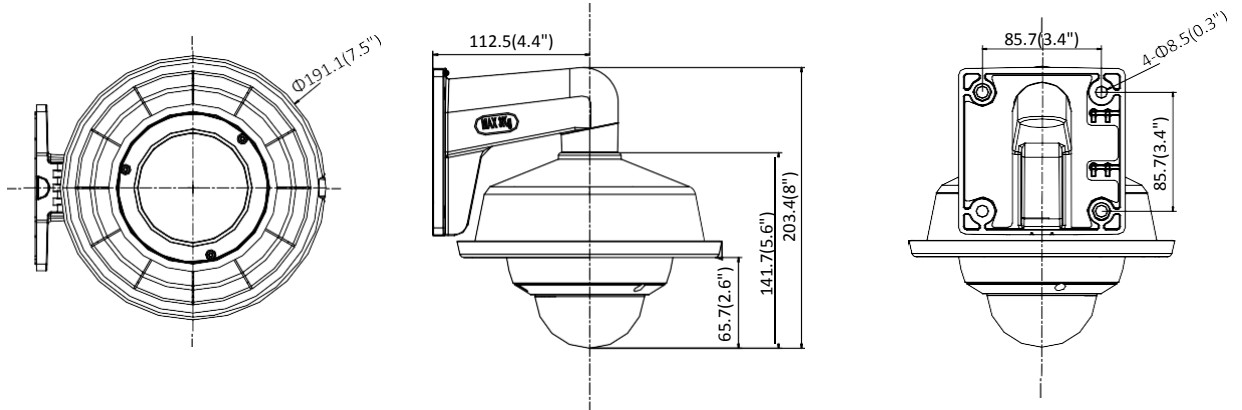

Available Model

HNC344-TD/2.8

Dimension

Camera:

Wall Mounting with the Bracket (HTH-272ZJ-120 and HTH-1253ZJ-M):

Pendant Mounting with the Bracket (HTH-1271ZJ-120 and HTH-1253ZJ-M):

Unit: mm(inch)

Accessory