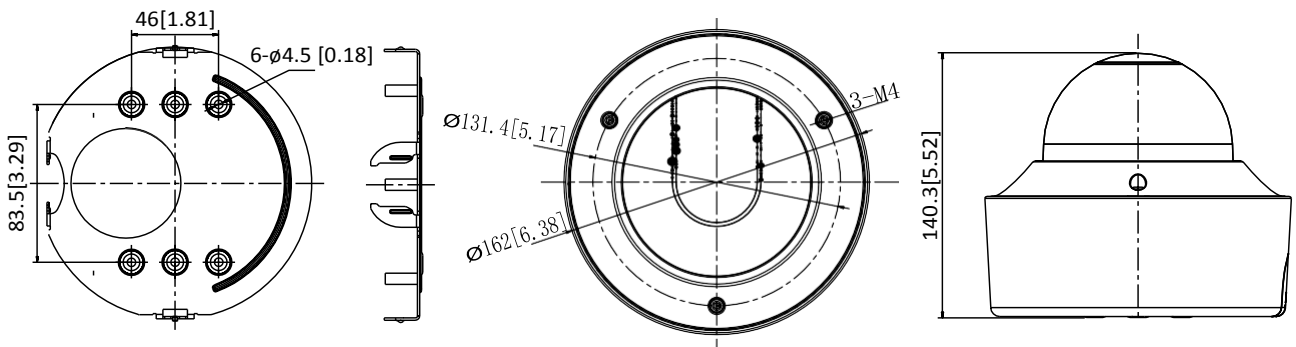

Power Supply	Recommended DC input 12 V, voltage range of 10 to 48 VDC allowed, two-core terminal block PoE (802.3at, class 4)
Power Consumption and Current	-IZHS: With extra load: 12 VDC, 1.4 A, max. 17 W; PoE (802.3at, 42.5 V to 57 V), 0.4 A to 0.3 A, class 4 Without extra load: 12 VDC, 1.2 A, max. 15 W; PoE (802.3at, 42.5 V to 57 V), 0.4 A to 0.3 A, class 4 “with extra load” means that an extra device is connected to and powered by the camera. -IZS: With extra load: 12 VDC, 1.1 A, max. 12 W; PoE (802.3at, 42.5 V to 57 V), 0.3 A to 0.2 A, class 4 Without extra load: 12 VDC, 0.95 A, max. 10 W; PoE (802.3at, 42.5 V to 57 V), 0.3 A to 0.2 A, class 4 “with extra load” means that an extra device is connected to and powered by the camera.
Protection Level	IP67, IK10
Material	Aluminum alloy
Dimensions	Camera: $\Phi 162 \times 140.3$ mm ($\Phi 6.4'' \times 5.5''$) With package: $251 \times 215 \times 189$ mm ($9.9'' \times 8.5'' \times 7.4''$)
Weight	Camera: 1450 g (3.20 lb.) With package: 1950 g (4.30 lb.)

Note: Listed resolutions are only selectable options. It does not mean that all streams can work at their maximum resolution at the same time.

Available Model

HNC618-ODA

Dimension

Unit: mm[inch]