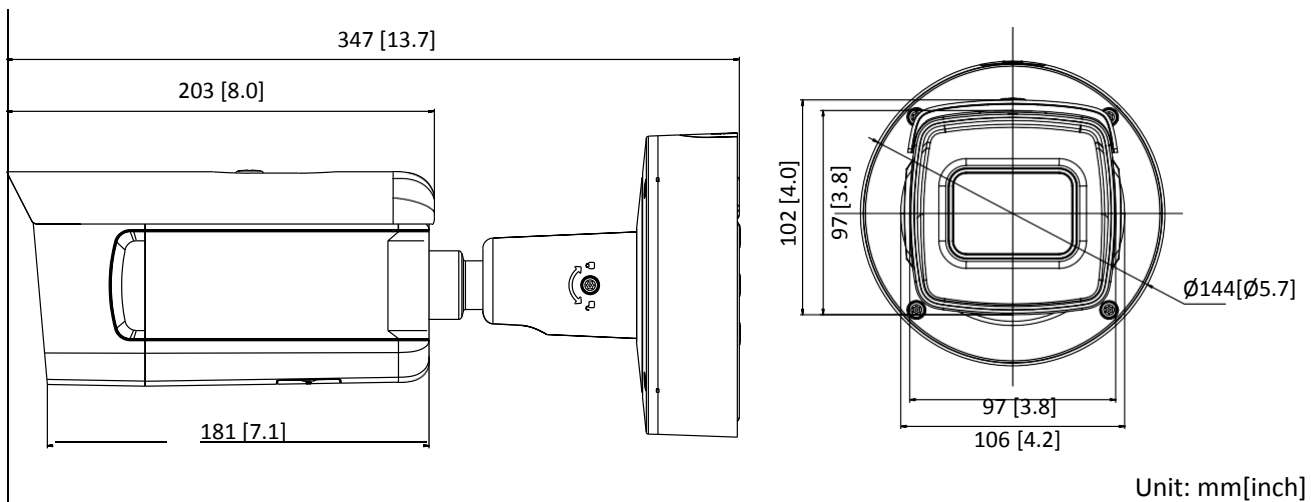

Power Supply	12 VDC $\pm$ 20%, two-core terminal block PoE (802.3at, class 4)
Power Consumption and Current	-IZS: 12 VDC, 1.0 A, max. 12 W; PoE (802.3at, 42.5 V to 57 V), 0.3 A to 0.2 A -IZHS: 12 VDC, 1.3 A, max. 15 W; PoE (802.3at, 42.5 V to 57 V), 0.4 A to 0.3 A
Protection Level	IP67, IK10
Heater	-H: yes
Material	Aluminum alloy
Dimensions	Camera: $\Phi 144 \times 347$ mm ( $\Phi 5.7'' \times 13.7''$ ) With package: $405 \times 190 \times 180$ mm ( $15.9'' \times 7.5'' \times 7.1''$ )
Weight	Camera: approx. 2.45 kg (5.40 lb.) With package: approx. 2.7 kg (5.95 lb.)

## Dimension