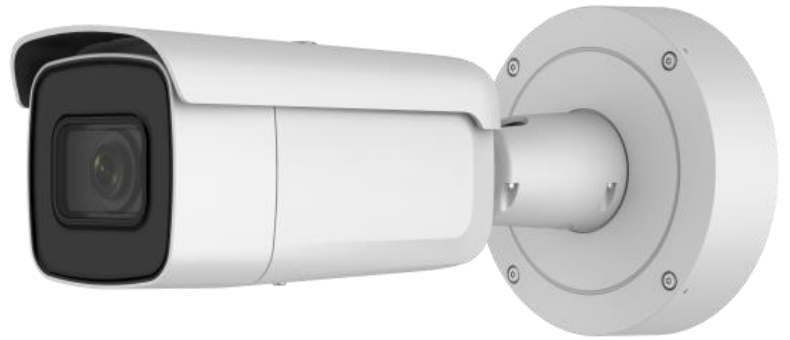

## HNC618-VBA 8 MP VF Bullet Network Camera

## smart IPC

- 1/1.8" Progressive Scan CMOS
- 3840 × 2160 @ 30fps, MJPEG up to 1920 × 1080 @ 30fps
- 2.8 to 12 mm motor-driven lens
- Color: 0.007 Lux @ (F1.2, AGC ON)
- H.265, H.265+, H.264, H.264+
- 120dB WDR
- 3D DNR
- IR range up to 50 m
- Five defined streams and up to five custom streams
- 6 behavior analyses, 2 exception detection, and face detection
- Built-in microSD/SDHC/SDXC card slot, up to 256 GB
- Alarm I/O
- IP67, IK10

Power Supply	12 VDC $\pm$ 20%, two-core terminal block PoE (802.3at, class 4)
Power Consumption and Current	-IZS: 12 VDC, 1.0 A, max. 12 W; PoE (802.3at, 42.5 V to 57 V), 0.3 A to 0.2 A -IZHS: 12 VDC, 1.3 A, max. 15 W; PoE (802.3at, 42.5 V to 57 V), 0.4 A to 0.3 A
Protection Level	IP67, IK10
Heater	-H: yes
Material	Aluminum alloy
Dimensions	Camera: $\Phi 144 \times 347$ mm ( $\Phi 5.7'' \times 13.7''$ ) With package: $405 \times 190 \times 180$ mm ( $15.9'' \times 7.5'' \times 7.1''$ )
Weight	Camera: approx. 2.45 kg (5.40 lb.) With package: approx. 2.7 kg (5.95 lb.)