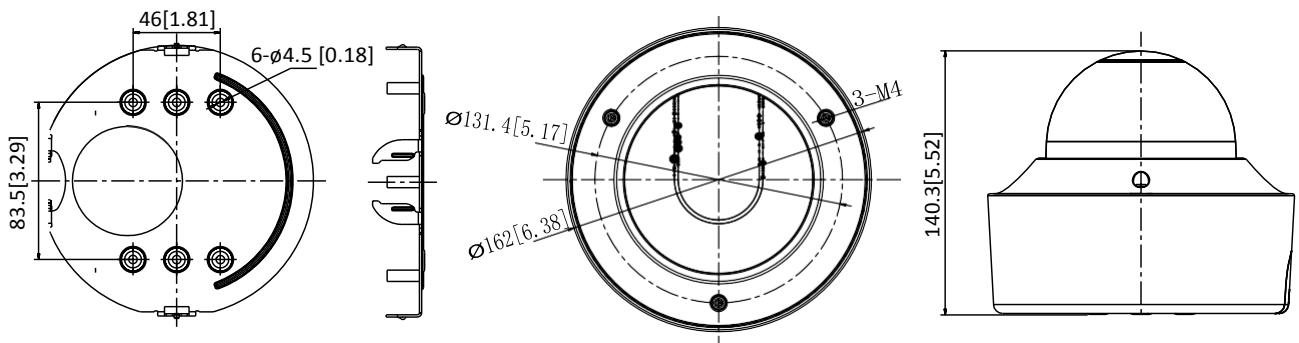

Operating Conditions	-IZS: -30 °C to 65 °C (-22 °F to 149 °F), humidity 95% or less (non-condensing) -IZHS: -40 °C to 65 °C (-40 °F to 149 °F), humidity 95% or less (non-condensing)
Power Supply	Recommended DC input 12 V, voltage range of 10 to 48 VDC allowed, two-core terminal block PoE (802.3at, class 4)
Power Consumption and Current	-IZHS: With extra load: 12 VDC, 1.4 A, max. 17 W; PoE (802.3at, 42.5 V to 57 V), 0.4 A to 0.3 A, class 4 Without extra load: 12 VDC, 1.2 A, max. 15 W; PoE (802.3at, 42.5 V to 57 V), 0.4 A to 0.3 A, class 4 “with extra load” means that an extra device is connected to and powered by the camera. -IZS: With extra load: 12 VDC, 1.1 A, max. 12 W; PoE (802.3at, 42.5 V to 57 V), 0.3 A to 0.2 A, class 4 Without extra load: 12 VDC, 0.95 A, max. 10 W; PoE (802.3at, 42.5 V to 57 V), 0.3 A to 0.2 A, class 4 “with extra load” means that an extra device is connected to and powered by the camera.
Protection Level	IP67, IK10
Material	Aluminum Alloy
Dimensions	Camera: $\Phi 162 \times 140.3$ mm ($\Phi 6.4'' \times 5.5''$) With package: $251 \times 215 \times 189$ mm ($9.9'' \times 8.5'' \times 7.4''$)
Weight	Camera: 1500 g (3.31 lb.) With package: 1950 g (4.30 lb.)

Note: Listed resolutions are only selectable options. It does not mean that all streams can work at their maximum resolution at the same time.

Available Model

HNC61C-ODA

Dimension

Unit: mm[inch]

Accessories