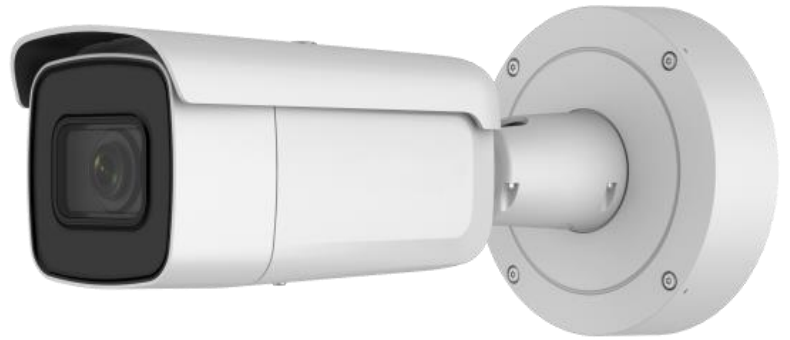

HNC61C-VBA 12 MP VF Bullet Network Camera

smart IPC

- 1/1.8" Progressive Scan CMOS
- 3840 × 2160 @ 30fps, MJPEG up to 1920 × 1080 @ 30fps
- 2.8 to 12 mm motor-driven lens
- Color: 0.007 Lux @ (F1.2, AGC ON)
- H.265, H.265+, H.264, H.264+
- 120dB WDR
- 3D DNR
- IR range up to 50 m
- Five defined streams and up to five custom streams
- 6 behavior analyses, 2 exception detection, and face detection
- Built-in microSD/SDHC/SDXC card slot, up to 256 GB
- Alarm I/O
- IP67, IK10