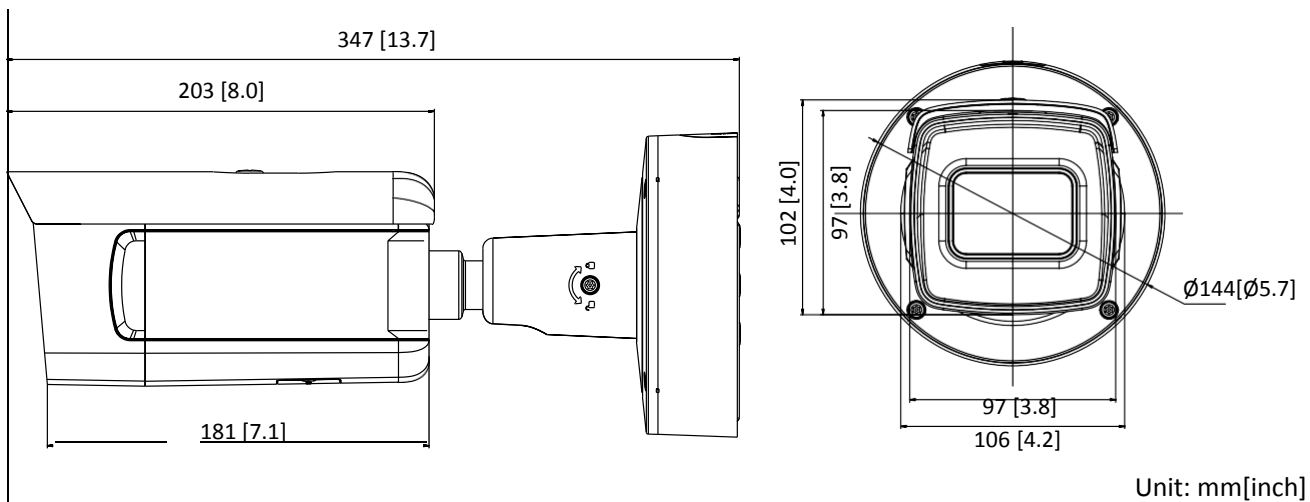

Power Supply	12 VDC $\pm$ 20%, two-core terminal block PoE (802.3at, class 4)
Power Consumption and Current	-IZS: 12 VDC, 1.0 A, max. 12 W; PoE (802.3at, 42.5 V to 57 V), 0.3 A to 0.2 A -IZHS: 12 VDC, 1.3 A, max. 15 W; PoE (802.3at, 42.5 V to 57 V), 0.4 A to 0.3 A
Protection Level	IP67, IK10
Heater	-H: yes
Material	Aluminum alloy
Dimensions	Camera: $\Phi 144 \times 347$ mm ($\Phi 5.7'' \times 13.7''$) With package: $405 \times 190 \times 180$ mm ($15.9'' \times 7.5'' \times 7.1''$)
Weight	Camera: approx. 2.45 kg (5.40 lb.) With package: approx. 2.7 kg (5.95 lb.)

* Listed resolutions are only selectable options. It does not mean that all streams can work at their maximum resolution at the same time.

Available Model

HNC61C-VBA

Dimension

Accessory