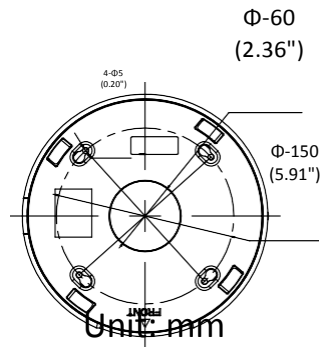

Available Models

HNC6924F-A

Dimensions

207.63(8.17")

206.62(8.13")

189.5(7.46")

Accessories

HTH-602ZJ
Wall Mount