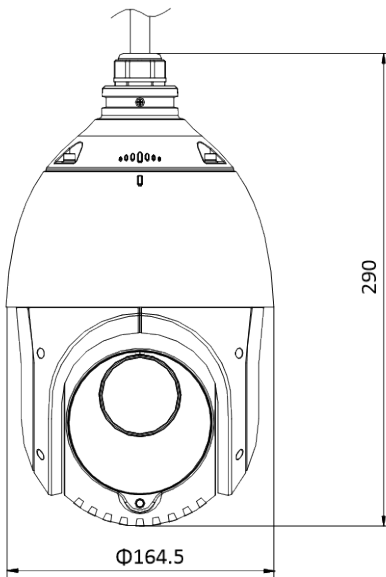

Available Model

NP112-IR/25X

Dimensions

Unit: mm