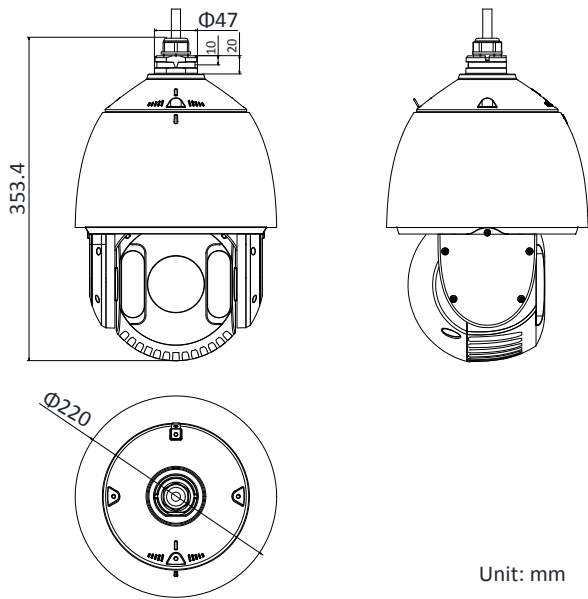

Order Model

HNP315-IR/30X

Dimensions

Unit: mm