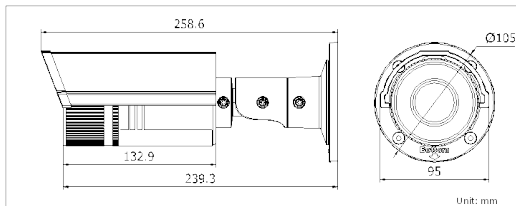

### Key Features

- Up to 3 Megapixel (2048 x 1536) Resolution
- Full HD1080p Real-Time Video
- Varifocal Lens
- IR LEDs Up to 30 Meters Range
- DWDR, 3D DNR, and BLC
- IP66
- Supports On-Board Storage Up to 128 GB

### Dimensions

PNC303-VB	
<b>Camera</b>	
Image Sensor	1/3" progressive scan CMOS
Minimum Illumination	0.095 lux @ f/1.4 0 lux with IR
Shutter Speed	1/30 s to 1/100,000 s
Lens	2.8 mm to 12 mm @ f/1.4, angle of view: 98° to 30.5°
Lens Mount	Φ14
Day/Night	ICR
Digital Noise Reduction	3D DNR
Wide Dynamic Range	Digital WDR
Backlight Compensation	Yes, zone configurable
<b>Compression Standard</b>	
Video Compression	H.264/MJPEG
H.264 Compression Profile	Main Profile
Bit rate	32 Kbps to 16 Mbps
<b>Image</b>	
Maximum Image Resolution	2048 × 1536
Frame Rate	60 Hz: 15 fps (2048 x 1536), 30 fps (1920 × 1080), 30 fps (1280 x 720)
Image Settings	Saturation, brightness, contrast adjustable through client software or Web browser
<b>Network</b>	
Network Storage	NAS
Alarm Triggers	Motion detection, tampering alarm, network disconnect, IP address conflict, storage full, storage error
Protocols	TCP/IP, HTTP, DHCP, DNS, DDNS, RTP, RTSP, PPPoE, SMTP, NTP, UPnP, ICMP, IGMP, SNMP, FTP, 802.1X, QoS, HTTPS
System Compatibility	ONVIF, PSIA, CGI, ISAPI
General Functionalities	User authentication, watermark, dual stream
<b>Interface</b>	
Communication Interface	1 RJ-45 10M/100M Ethernet port
On-Board Storage	Built-in microSD/SDHC/SDXC card slot, up to 128 GB
<b>General</b>	
Operating Conditions	-30° C to 60° C (-22° F to 140° F), humidity 95% or less (non-condensing)
Power	12 VDC ±10%, PoE (802.3af)
Power Consumption	Maximum 5.5 W (7.5 W with ICR on)
Ingress Protection Level	IP66
IR Range	Up to 30 meters
Dimensions	95 mm x 105 mm x 258.6 mm (3.74" x 4.13" x 10.18")
Weight	1200 g