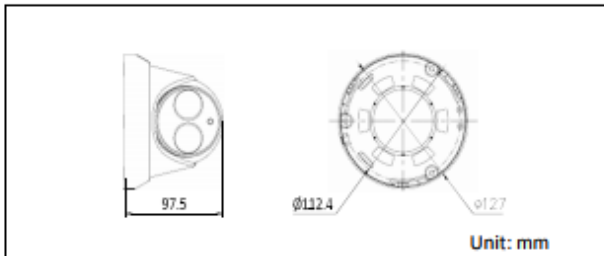

### Key Features

- 4 Megapixel High Resolution
- Grey color housing
- Full HD 1080p Video Output
- Dual Video Streams
- 2.8mm Fixed Lens Options
- 120 dB Wide Dynamic Range
- 3D Digital Noise Reduction
- Smart Features
- Supports H.264+
- IP67 Protection
- IR Range: 30 meters (100 feet)
- PoE (802.3af)
- EXIR High Performance LED

Power Supply	12 VDC $\pm$ 10%, PoE (802.3af)
Power Consumption and Current	Max 7.5W (with ICR on)
Protection Level	IP67
Impact Protection	N/A
IR Range	30 meters (100 feet)
Dimensions	127 mm x 97.5 mm (5.0" x 3.8")
Weight	670g (1.5 lbs)

### Dimensions