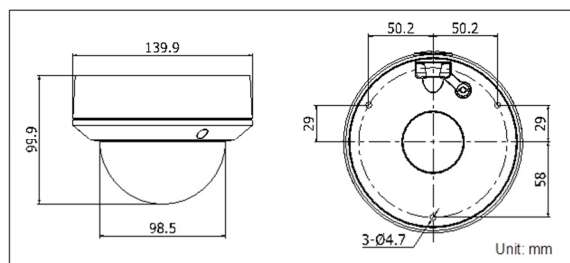

Dimensions