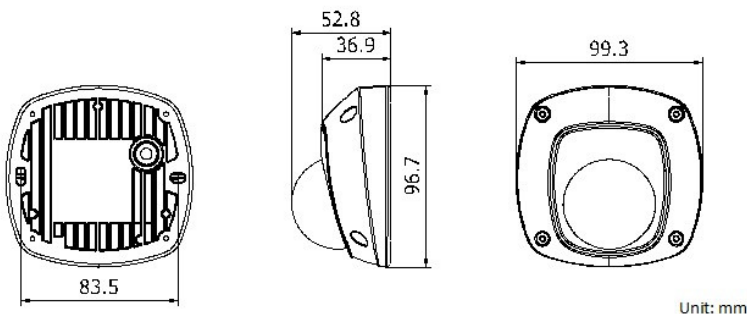

Dimensions

PNC305-WDA	
Camera	
Image Sensor	1/3" progressive scan CMOS
Minimum Illumination	0.028 lux @ (f1.4, AGC on), 0 lux with IR
Shutter Speed	1/3 s to 1/100,000 s
Lens	2.8 mm, 4 mm, 6 mm @ f2.0
Horizontal Field of View	2.8 mm: 86°, 4 mm: 70°, 6 mm: 43.3°
Lens Mount	M12
Day and Night	IR cut filter with auto switch
DNR	3D DNR
Wide Dynamic Range	120 dB
Pan and Tilt rotation	Pan: 0° to 355°, tilt: 0 to 75°, rotation: 0 to 355°
Compression Standard	
Video Compression	H.264+ / H.264 / MJPEG
H.264 Type	Main profile
Video Bit Rate	256 Kbps to 16 Mbps
Dual streams	Supported
Image	
Maximum Resolution	2560 × 1920
Maximum Frame Rate	20 fps (2560 × 1920), 30 fps (2048 × 1536), 30 fps (1920 × 1080, 1280 × 720)
Sub Stream	30 fps (352 × 240, 640 × 480)
Others	Saturation, brightness, contrast adjustable by client software or Web browser, mirror, BLC, ROI, dual stream, anti-flicker, privacy mask
Network	
Network Storage	NAS (Support NFS, SMB / CIFS), ANR
Detection	Motion detection, tampering alarm, intrusion detection, line crossing detection
Alarm Trigger	HDD full, HDD error, network disconnected, IP address conflicted, illegal login
Protocols	TCP/IP, UDP, ICMP, HTTP, HTTPS, FTP, DHCP, DNS, DDNS, RTP, RTSP, RTCP, PPPoE, NTP, UPnP, SMTP, SNMP, IGMP, 802.1X, QoS, IPv6, Bonjour
General Function	One-key reset, anti-flicker, heartbeat, mirror, password protection, privacy mask, watermark, IP address filtering, anonymous access
Standard	ONVIF (Profile S, Profile G), PSIA, CGI, ISAPI
Interface	
Communication Interface	1 RJ45 10M/100M Ethernet port
On-board storage	Built-in microSD/SDHC/SDXC slot, up to 128 GB
Alarm interface	1x alarm I/O
Audio interface	1x audio I/O
Reset	Yes
General	
Operating Conditions	-22° F to 140° F (-30° C to 60° C), Humidity 95% or less (non-condensing)
Power Supply	12 VDC ± 25%, PoE (802.3af Class 3)
Power Consumption	Maximum 5 W
IR Range	Maximum 10 m
Protection Level	IP67, IK8
Impact Protection	IEC60068-275Eh, 20J; EN50102, up to IK08
Dimensions	99.3 × 96.7 × 52.8 mm (3.9" × 3.8" × 2.1")
Weight	600 g (1.32 lbs)