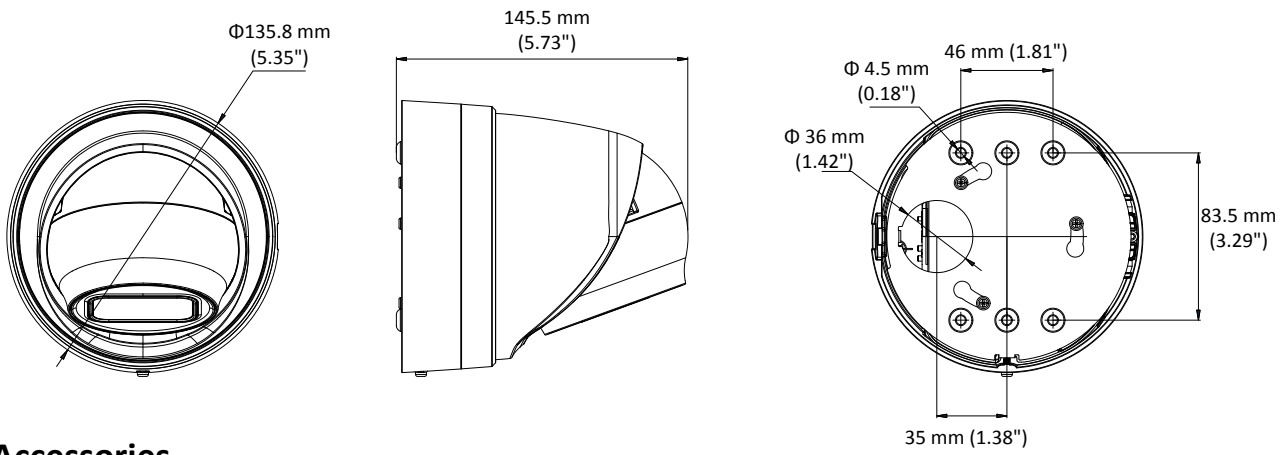

Dimensions

Accessories

P-473ZJ-135
Wall Mount

P-281ZJ-DM23
Inclined Ceiling Mount