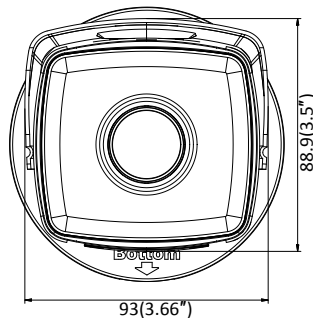

Available Model:

PMC324G2-XB

Dimension

Unit: mm (inch)