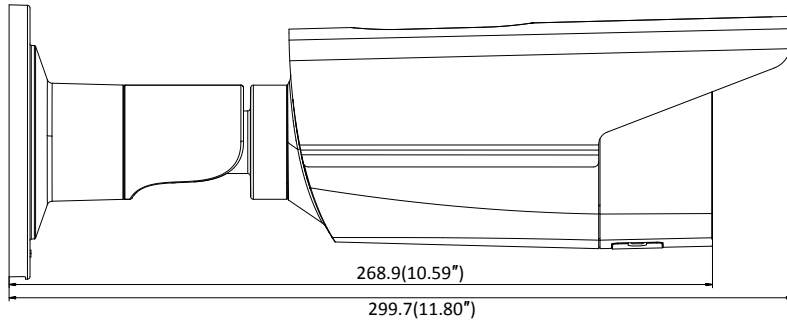

Available Model:

PMC324G2-XB

Dimension

Unit: mm (inch)