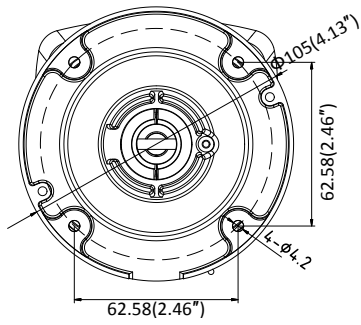

Available Model:

PMC324G2-XB

Dimension

Unit: mm (inch)