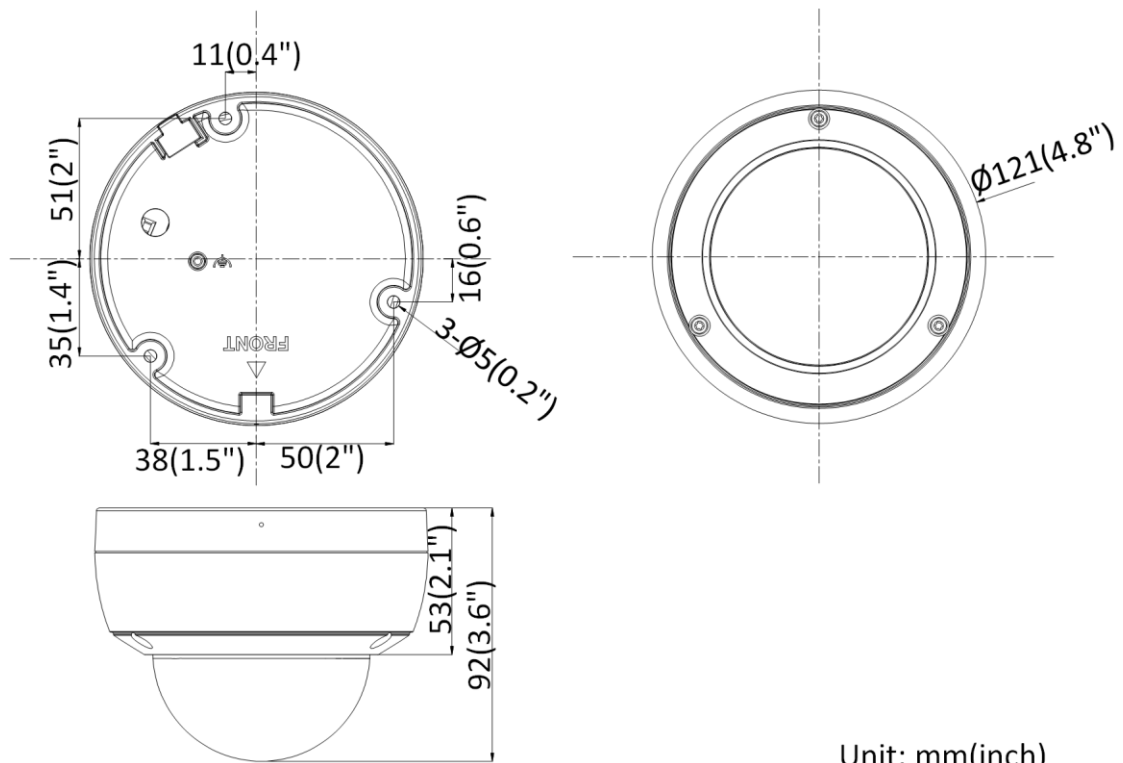

Reset	Reset via reset button on camera body, web browser and client software
Startup and Operating Conditions	-30 °C to 60 °C (-22 °F to 140 °F), humidity 95% or less (non-condensing)
Storage Conditions	-30 °C to 60 °C (-22 °F to 140 °F), humidity 95% or less (non-condensing)
Power Supply	12 VDC ± 25%, Φ 5.5 mm coaxial power plug; PoE (802.3af, class 3)
Power Consumption and Current	12 VDC, 0.6 A, max. 7 W; PoE: (802.3af, 36 V to 57 V), 0.3 A to 0.2 A, max. 8.5 W
Material	Camera body: metal, bubble: plastic
Dimensions	Camera: Φ 121 × 92 mm (Φ 4.8" × 3.6") With package: 134 × 134 × 108 mm (5.3" × 5.3" × 4.3")
Weight	Camera: Approx. 560 g (1.2 lb.) With package: Approx. 800 g (1.8 lb.)
Approval	
EMC	47 CFR Part 15, Subpart B; EN 55032: 2015, EN 61000-3-2: 2014, EN 61000-3-3: 2013, EN 50130-4: 2011 +A1: 2014; AS/NZS CISPR 32: 2015; ICES-003: Issue 6, 2016; KN 32: 2015, KN 35: 2015
Safety	UL 60950-1, IEC 60950-1:2005 + Am 1:2009 + Am 2:2013, EN 60950-1:2005 + Am 1:2009 + Am 2:2013, IS 13252(Part 1):2010+A1:2013+A2:2015, IEC/EN 60950-1
Chemistry	2011/65/EU, 2012/19/EU, Regulation (EC) No 1907/2006
Protection	Ingress protection: IK10 (IEC 62262:2002), IP66 (IEC 60529-2013)

* Listed resolutions are only selectable options. It does not mean that all streams can work at their maximum resolution at the same time.

Available Model

PNC328-TDU (2.8mm)

Dimensions

Unit: mm(inch)

Accessory