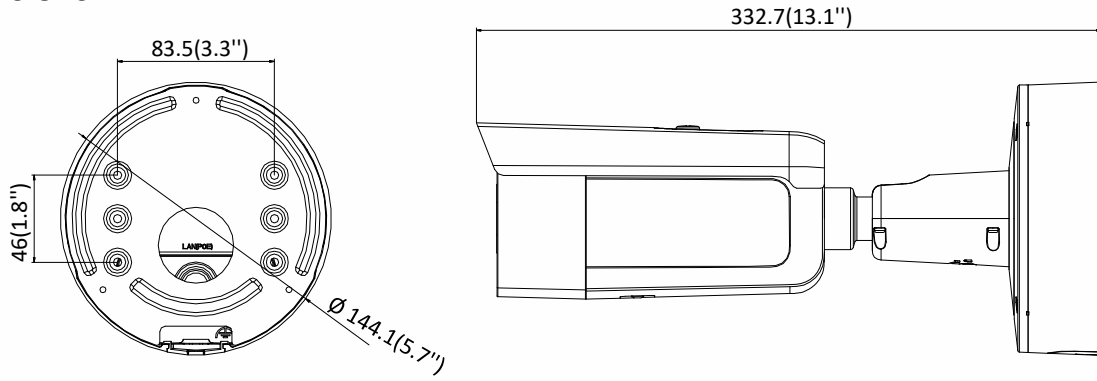

Dimensions

Unit: mm(inch)

Accessories