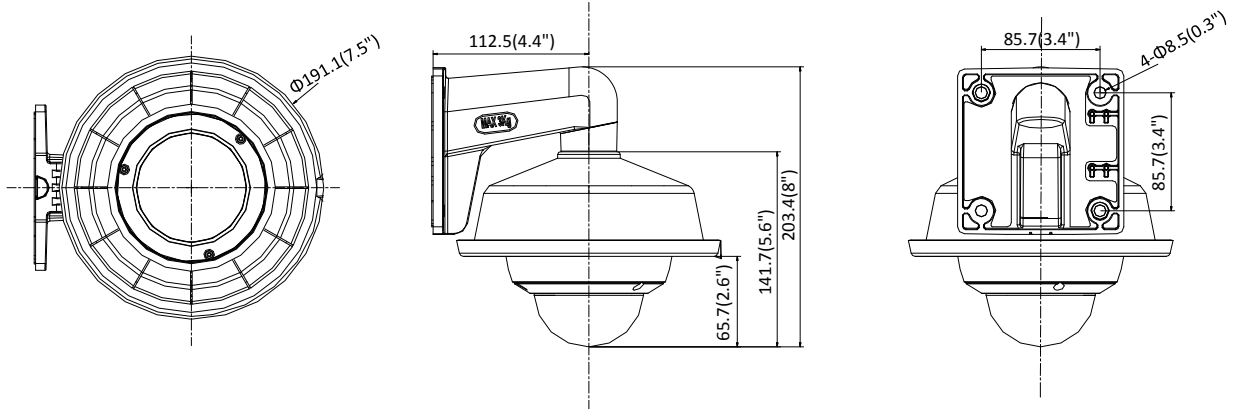

Available Model

PNC344-TD/2.8

Dimension

Camera:

Wall Mounting with the Bracket (P-272ZJ-120 and P-253ZJ-M):

Pendant Mounting with the Bracket (P-271ZJ-120 and P-253ZJ-M):

Unit: mm(inch)

Accessory