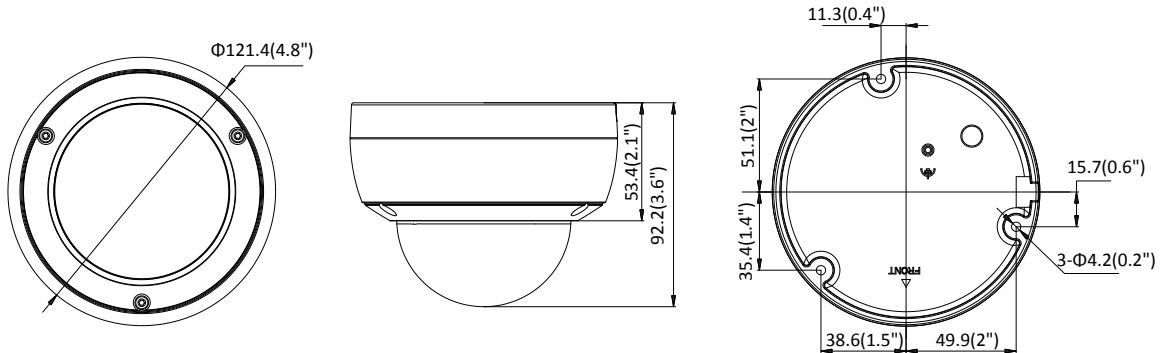

Dimension

Camera: