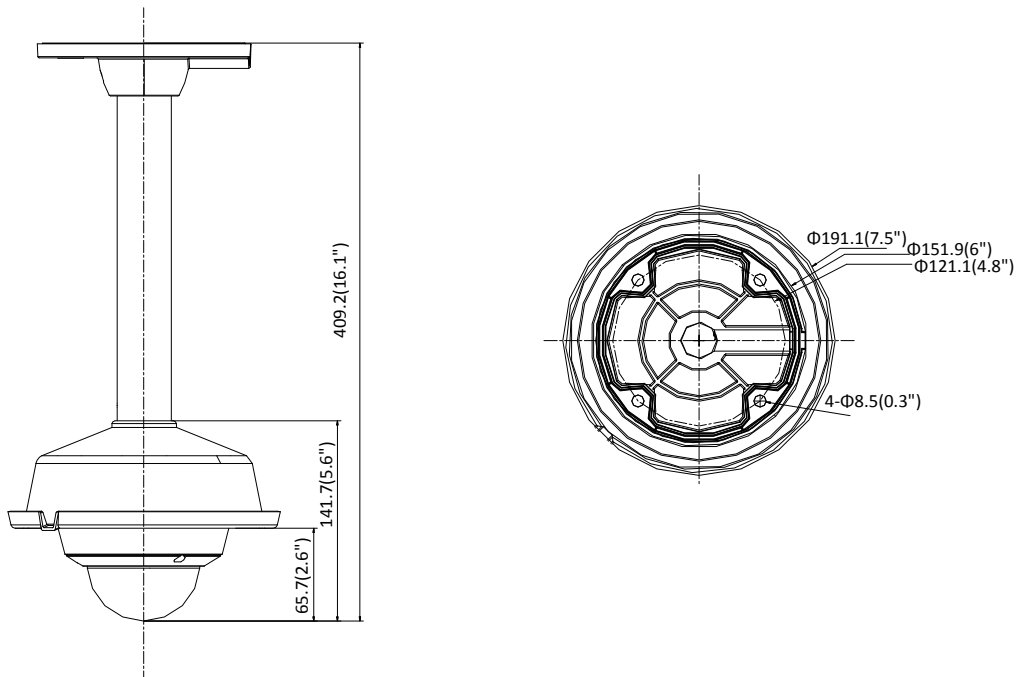

Available Model

PNC344-TD/2.8

Dimension

Camera:

Wall Mounting with the Bracket (P-272ZJ-120 and P-253ZJ-M):

Pendant Mounting with the Bracket (P-271ZJ-120 and P-253ZJ-M):

Unit: mm(inch)

Accessory