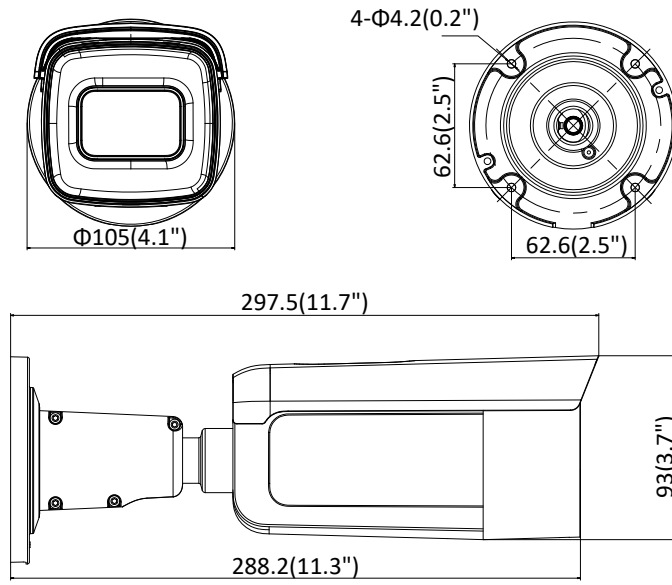

### Key Features

- Max. 2688 × 1520 @ 30fps
- H.265, H.264
- 120dB WDR
- Color: 0.007 Lux @ (F1.2, AGC ON), 0.01 Lux @ (F1.4, AGC ON), 0 Lux with IR
- 12 VDC & PoE (802.3at, class 4)
- IR range: Up to 50 m
- Support on-board storage, up to 128 GB
- IP67, IK10
- BLC/3D DNR/ROI

<b>Network</b>	
Network Storage	Support micro SD/SDHC/SDXC card (128G) local storage, NAS (NFS,SMB/CIFS), ANR
Alarm Trigger	Tampering alarm, network disconnected, IP address conflict, illegal login, HDD full, HDD error
Protocols	TCP/IP, ICMP, HTTP, HTTPS, FTP, DHCP, DNS, DDNS, RTP, RTSP, RTCP, PPPoE, NTP, UPnP, SMTP, SNMP, IGMP, 802.1X, QoS, IPv6, UDP, Bonjour
General Function	One-key reset, anti-flicker, heartbeat, mirror, password protection, privacy mask, watermark, IP address filtering
Firmware Version	V5.5.63
API	ONVIF (PROFILE S, PROFILE G), ISAPI
Simultaneous Live View	Up to 6 channels
User/Host	Up to 32 users 3 levels: Administrator, Operator and User
Client	iVMS-4200, Hik-Connect, iVMS-5200, iVMS-4500
Web Browser	Plug-in required live view: IE8+, Chrome 31.0-44, Firefox 30.0-51, Safari 8.0+ Plug-in free live view: Chrome 45.0+, Firefox 52.0+
<b>Interface</b>	
Communication Interface	1 RJ45 10M/100M self-adaptive Ethernet port
On-board Storage	Built-in micro SD/SDHC/SDXC slot, up to 128 GB
SVC	H.265 encoding and H.264 encoding support
Reset Button	Yes
Audio (-S)	1 audio input (line in), 1 audio output (line out), mono sound
Alarm (-S)	1 alarm input, 1 alarm output
<b>General</b>	
Operating Conditions	-30 °C to +60 °C (-22 °F to +140 °F), humidity 95% or less (non-condensing)
Power Supply	12 VDC ± 25%, 5.5 mm coaxial power plug PoE (802.3at, class 4)
Power Consumption and Current	12 VDC, 1.3 A, max. 15.5 W PoE: (802.3at, 42.5 VDC to 57 VDC), 0.5 A to 0.3 A, max. 19 W
Protection Level	IP67, IK10
Material	Front cover & back cover: metal
Dimensions	Camera: Φ 105 × 297.5 mm (Φ 4.1" × 11.7")
Weight	Camera: 1400 g (3.1 lb.) With package: 1750 g (3.9 lb.)

## Dimension

Unit: mm(inch)