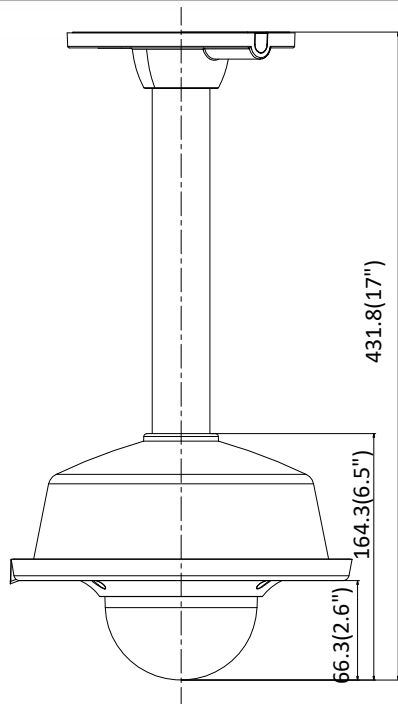

Available Model

PNC334-VDZ

Dimension

Camera:

Wall Mounting with the Bracket (P-473ZJ-155 and P-253ZJ-L):

Pendant Mounting with the Bracket (P-471ZJ-155 and P-253ZJ-L):

Unit: mm(inch)

Accessory