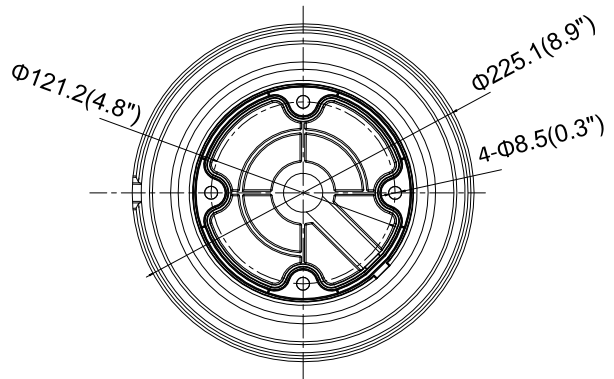

Available Model

PNC334-VDZ

Dimension

Camera:

Wall Mounting with the Bracket (P-473ZJ-155 and P-253ZJ-L):

Pendant Mounting with the Bracket (P-471ZJ-155 and P-253ZJ-L):

Unit: mm(inch)

Accessory