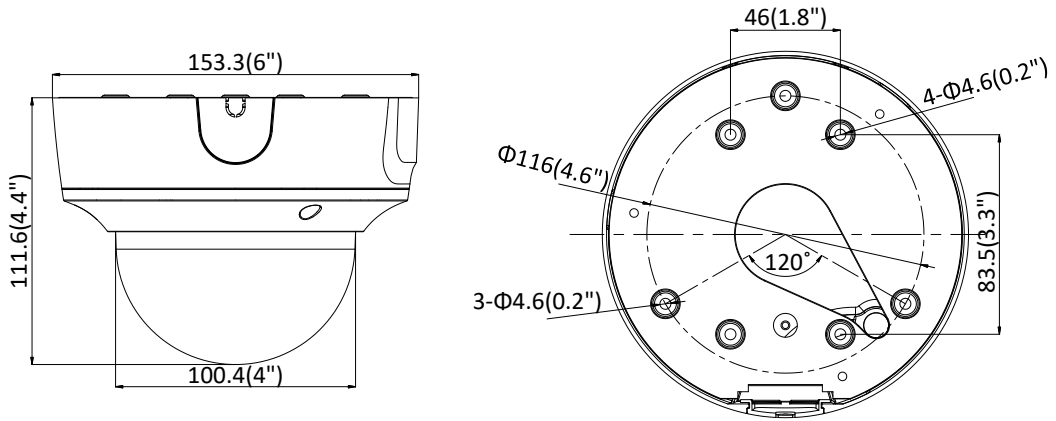

Dimension

Camera:

Wall Mounting with the Bracket (P-473ZJ-155 and P-253ZJ-L):