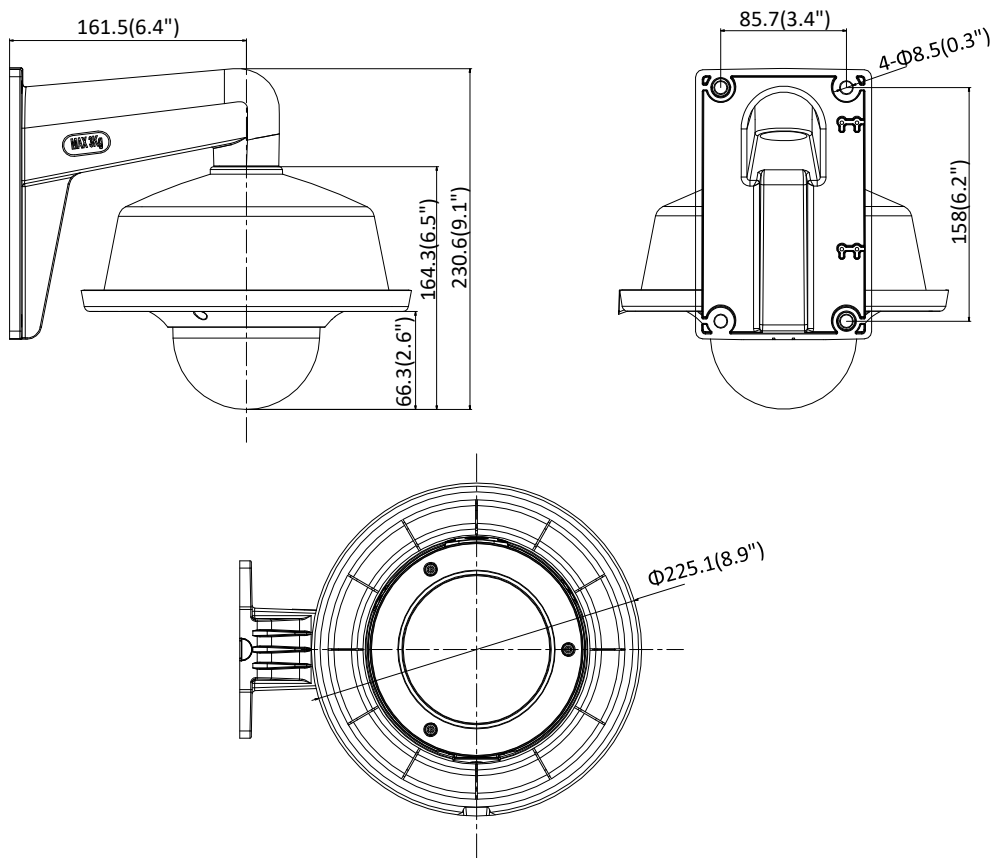

Available Model

PNC334-VDZ

Dimension

Camera:

Wall Mounting with the Bracket (P-473ZJ-155 and P-253ZJ-L):

Pendant Mounting with the Bracket (P-471ZJ-155 and P-253ZJ-L):

Unit: mm(inch)

Accessory