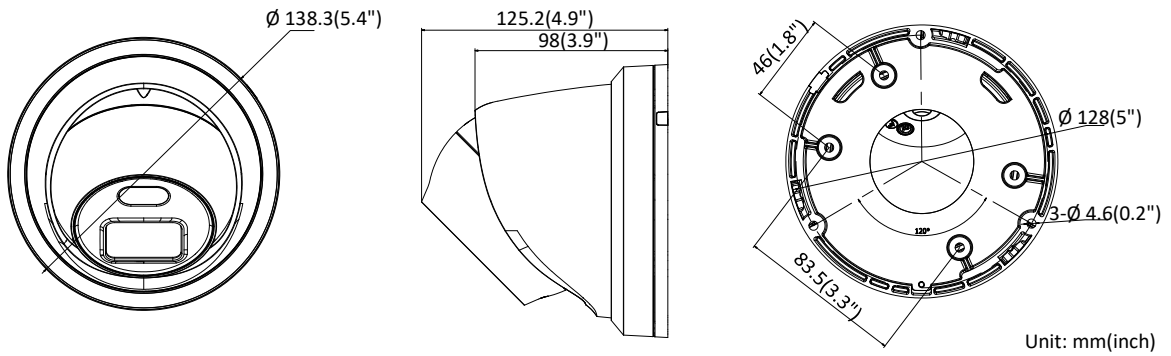

Dimension

Accessory