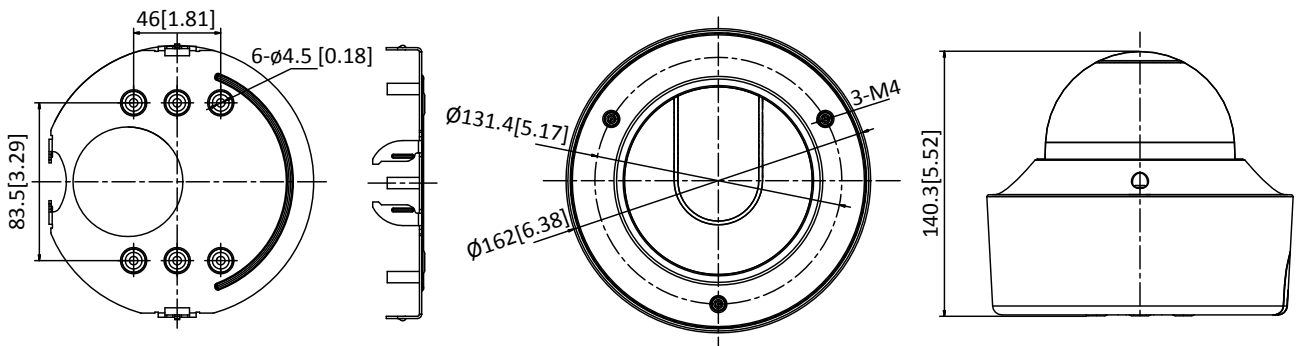

Power Supply	12 VDC $\pm$ 20%, two-core terminal block PoE (802.3at, class 3): 42.5 V to 57 V
Power Consumption and Current	-IZS: 12 VDC $\pm$ 20%: 0.7 A, max 8.5 W, PoE (802.3at, class 3): 42.5 V to 57 V, 0.1 A to 0.2 A -IZHS: 12 VDC $\pm$ 20%: 1.1 A, max 14 W, PoE (802.3at, class 3): 42.5 V to 57 V, 0.3 A to 0.4 A
Protection Level	IP67, IK10
Material	Aluminum alloy
Dimensions	Camera: Φ162 $\times$ 140.3 mm (Φ6.4" $\times$ 5.5") With package: 251 $\times$ 215 $\times$ 189 mm (9.9" $\times$ 8.5" $\times$ 7.4")
Weight	Camera: 1450 g (3.20 lb.) With package: 1950 g (4.30 lb.)

Note: Listed resolutions are only selectable options. It does not mean that all streams can work at their maximum resolution at the same time.

Available Model

PNC618-ODA

Dimension

Unit: mm[inch]