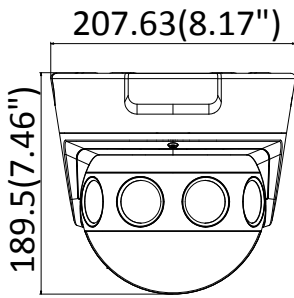

Available Models:

PNC6924F-A

Dimensions

Unit: mm

Accessories

P-602ZJ
Pole Mount