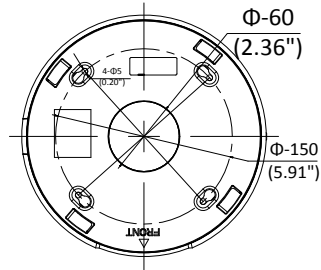

Available Models:

PNC6924F-A

Dimensions

Unit: mm

Accessories

P-602ZJ
Pole Mount