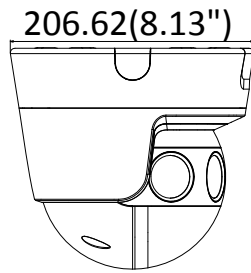

Available Models:

PNC6924F-A

Dimensions

Unit: mm

Accessories

P-602ZJ
Pole Mount