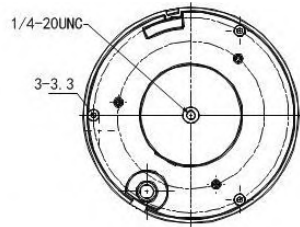

Dimensions