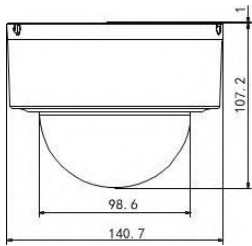

Dimensions