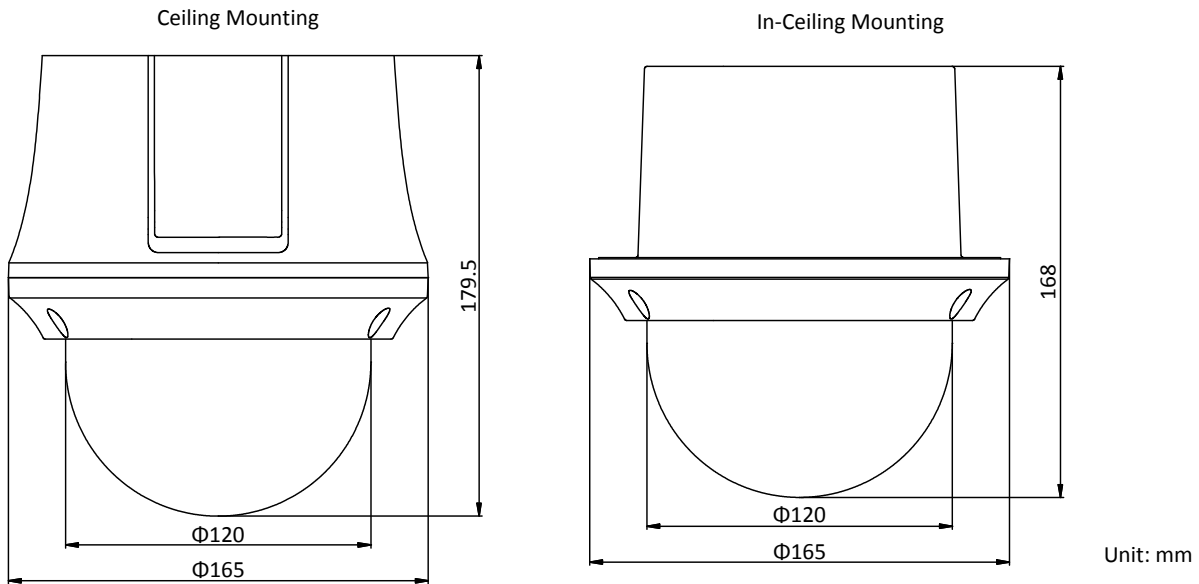

Dimensions	Ceiling mounting model: $\Phi$ 165 mm $\times$ 179.5 mm ( $\Phi$ 6.50" $\times$ 7.07") In-ceiling mounting model: $\Phi$ 165 mm $\times$ 168 mm ( $\Phi$ 6.50" $\times$ 6.61")
Weight	Approx. 2 kg (4.41 lb)

## Dimensions