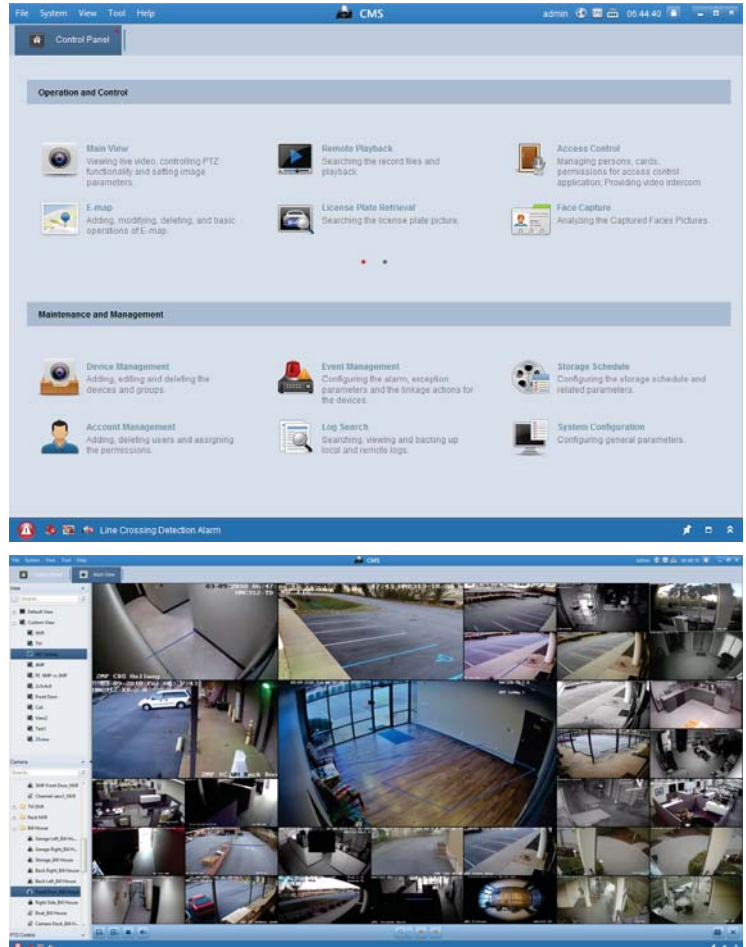

Q: What can you do with our Centralized Management Software (CMS)?
A: The question should be, "What can't you do with it?"

SUPPORT UP TO 4 MONITORS AND 64 CAMERAS IN LIVE VIEW

- Up to 256 Encoded Devices
- Up to 64 Decoded Devices
- Up to 1024 Imported Cameras
- Up to 256 Camera Groups, with a Maximum of 256 Cameras in One Group
- Up to 16 Storage Servers, each Server's Recording Performance is 64x2Mbps
- Up to 16 Streams per Media Server, each Server has Incoming Connections of 64 Cameras and Outgoing Connections of 200 Cameras
- Up to 16 Camera Synchronized Playback
- Up to 16 Simultaneous Download Tasks
- Up to 50 Users

Our management software has no licensing fees and provides unparalleled control and administration of your clients entire surveillance system.

THE PERFECT WAY TO STAY SECURE.

MAC AND WINDOWS COMPATIBLE

CDS: 888.550.5700 | **SALES:** PerfectViewSales@teleco.com | **SUPPORT:** PerfectViewSupport@teleco.com