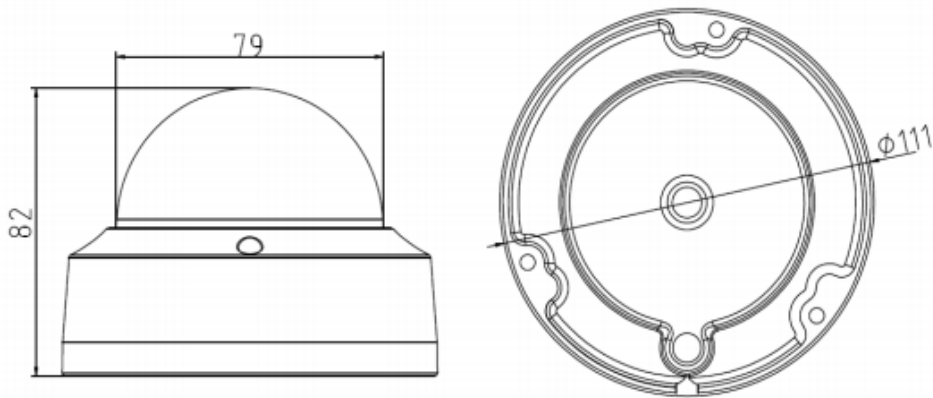

Communication Interface	1 RJ45 10M/100M Ethernet interface
Alarm interface	N/A
Audio interface	N/A
General	
Operating Conditions	-30 °C to +60 °C (-22 °F to +140 °F), Humidity 95% or less (non-condensing)
Power Supply	12 VDC ± 10%, PoE (802.3af, class 2)
Power Consumption and Current	Max 5.3W
Protection Level	IP67
IR Range	30 meters
Impact Protection	IEC60068-2-75Eh, 20J; 3n50102, up to IK10
Dimensions	Φ111 x 82 (4.4" x 3.2")
Weight	500g (1.1 lbs)

Dimensions

Accessories