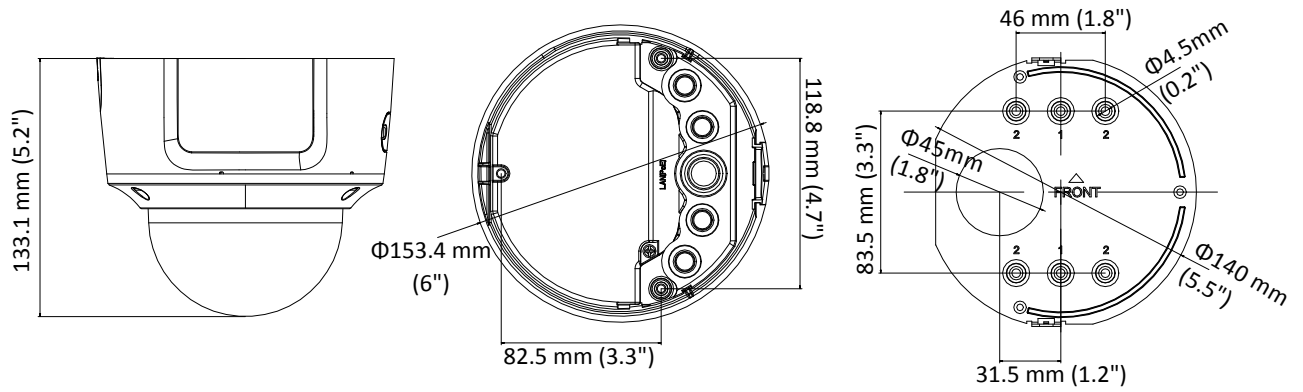

Dimensions

Accessories

P-475ZJ-SUS
Vertical Pole Mount

P-476ZJ-SUS
Corner Mount