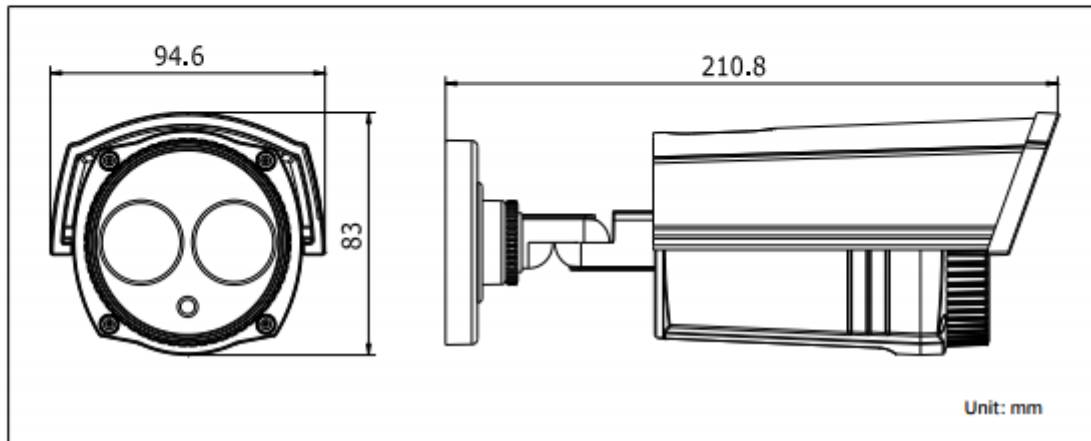

Order Models

DS-2CE16D5T-IT5

Dimensions

Accessories

DS-1275ZJ

Vertical Pole Mounting

DS-1260ZJ

Junction box

DS-1280ZJ-S

Junction box

DS-1276ZJ

Corner Mounting

DS-1H18

Video Balun

X41T

Camera Tester