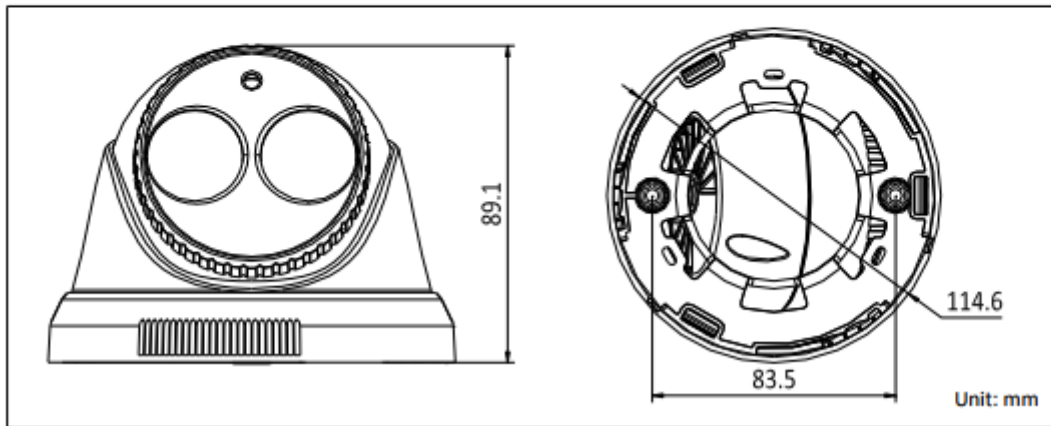

### Key Features

- 2 Megapixel High Resolution
- Analog HD output, up to 1080p resolution
- True Day/Night
- OSD Menu, 3D DNR, Smart IR
- True WDR, up to 120dB
- EXIR technology, up to 40m IR distance
- IP66 weatherproof
- Up the Coax(Pelco-C protocol)

## Specifications

<b>Camera</b>	
Image Sensor	2MP CMOS Image Sensor
Signal System	PAL/NTSC
Effective Pixels	1944(H)*1092(V)
Min. illumination	0.01 Lux @ (F1.2,AGC ON),0 Lux with IR
Shutter Time	1/25(1/30)s to 1/50,000s
Lens	3.6mm (2.8mm, 6mm, 8mm, 12mm, 16mm optional)
Lens Mount	φ12
Day & Night	ICR
Angle Adjustment	Pan: 0 – 360°, Tilt: 0-180°, Rotation: 0 – 360°
Angle of View	82.6°(3.6mm), 54.4°(6mm), 103.5°(2.8mm), 38°(8mm), 24.4°(12mm), 18.9°(16mm)
CVBS Output	1Vp-p Composite Output(75/BNC)
WDR	120dB
Video Frame Rate	1080p@25fps/1080p@30fps
HD Video Output	1 Analog HD output
S/N Ratio	>62dB
<b>Menu</b>	
Scene	Indoor, Outdoor, Indoor1, LOW-LIGHT
Camera ID	On/off (15 characters, position programmable)
AGC	Support
D/N Mode	Color/BW/SMART
White Balance	ATW/AWC-Set/Manual
BLC	Support
Functions	HSBLC, Digital noise reduction, Digital zoom(62x), Slow shutter, Mirror, Defog, Defect pixel correction, SMART D-ZOOM
Anti-flicker	On/Off
Privacy Mask	On/Off, maximum 8 zones
Motion Detection	On/Off, maximum 4 zones
Language	English, Japanese, CHN1, CHN2, Korean, German, French, Italian, Spanish, Polish, Russian, Portuguese, Dutch, Turkish, Hebrew and Arabic
<b>General</b>	
Operating Conditions	-30 °C to +60 °C (-22 °F to +140 °F), Humidity 90% or less (non-condensing)
Power Supply	12 VDC ± 15%
Power Consumption	Max. 5W
Protection Level	IP66
IR Range	Up to 40m
Communication	Up the coax, Protocol: Pelco-C(CVBS Output), Perfect View (TVI-Output)
Dimensions	Φ114 mm x 89.1 mm (Φ4.5" x 3.5")
Weight	450g

## Dimensions