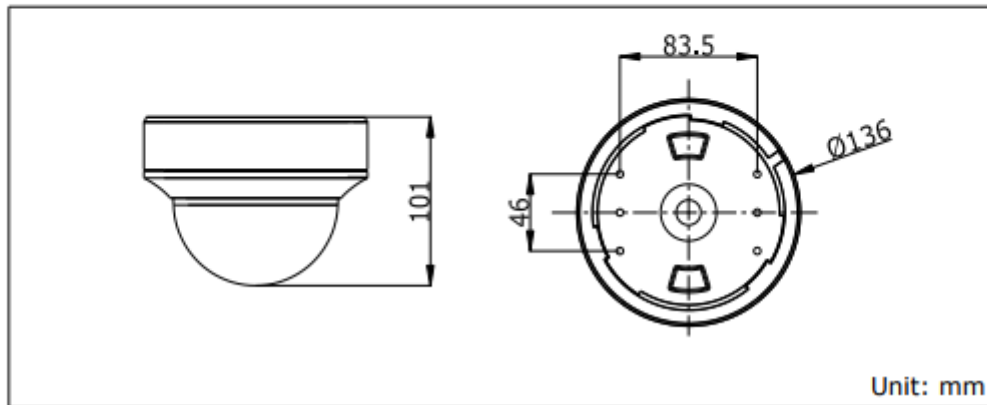

Order Models

DS-2CE56D5T-(A)V FIR

Dimensions

Accessories