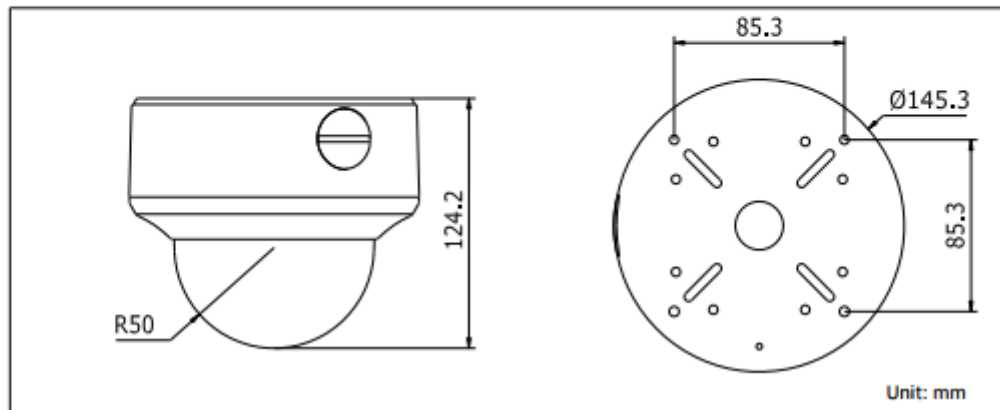

Order Models

DS-2CE56D5T-AVPIR3Z, DS-2CE56D5T-AVPIR3ZH

Dimensions

Accessories