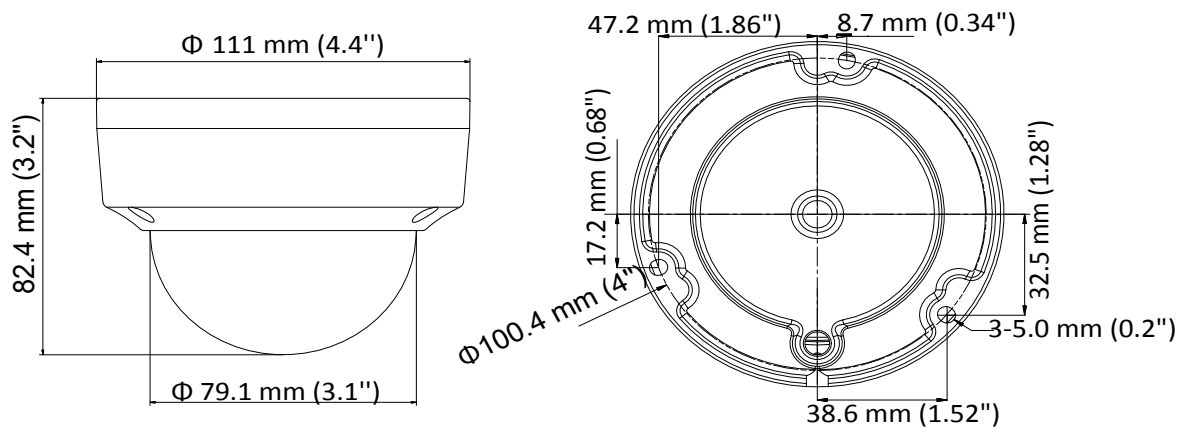

HAC306-OD 5.0 MP Ultra-Low Light EXIR Dome Camera

Key Features

- 5 megapixel high-performance CMOS
- HD analog output, up to 5 MP resolution
- 2.8 mm, 3.6 mm, 6 mm fixed focal lens
- True Day/Night
- OSD menu, DNR, Smart IR
- EXIR technology, up to 20 m IR distance
- IP67, IK10
- Up the Coax

Specification

Camera	
Image Sensor	5 MP CMOS image sensor
Resolution	2560 (H) × 1944 (V)
Min. illumination	Color: 0.008 Lux @ (F1.2, AGC ON), 0 Lux with IR
Shutter Time	PAL: 1/25 s to 1/50, 000 s NTSC: 1/30 s to 1/50, 000 s
Lens	2.8 mm 3.6 mm, 6 mm fixed focal lens
Horizontal Field of View	91° (2.8 mm), 70° (3.6 mm), 45° (6 mm)
Lens Mount	M12
Day & Night	ICR
Angle Adjustment	Pan: 0° to 355°; Tilt: 0° to 75°; Rotate: 0° to 355°
Synchronization	Internal synchronization
Frame Rate	2560 × 1944 @ 20fps
Menu	
AGC	Support
D/N Mode	Auto/Color/BW (Black and White)
White Balance	ATW/MWB
BLC	Support
DWDR (Digital Wide Dynamic Range)	Support
Language	English, Chinese
Functions	Brightness, Sharpness, Digital noise reduction, Mirror, Smart IR
Interface	
Video Output	1 HD analog output
General	
Operating Conditions	-40 °C to 60 °C (-40 °F to 140 °F), humidity: 90% or less (non-condensation)
Power Supply	12 V DC ±25%
Power Consumption	Max. 3 W
Protection Level	IP67, IK10
Material	Metal
IR Range	Up to 20 m
Communication	Up the coax, Protocol: HIKVISION-C (TVI output)
Dimensions	Φ 111 mm × 82.4 mm (Φ 4.4" × 3.2")
Weight	Approx. 350 g (0.77 lb.)

Dimension

Accessory

HTH-280ZJ-DM18
Junction Box

HTH-271ZJ-110
Pendant Mounting Bracket

HTH-272ZJ-110B
Wall Mounting Bracket

HTH-275ZJ
Vertical pole mounting Bracket

HTH-258ZJ
Wall Mounting Bracket

HTH-1H18
Video Balun