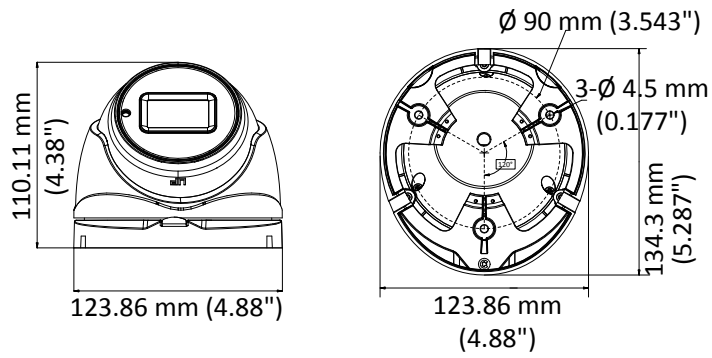

### Key Features

- 5 megapixel high-performance CMOS
- HD analog output, up to 5 MP resolution
- 2.8 mm to 12 mm motorized vari-focal lens
- True Day/Night
- OSD menu, DNR, Smart IR
- EXIR technology, up to 40 m IR distance
- IP67
- Up the Coax

## Specification

<b>Camera</b>	
Image Sensor	5 MP CMOS image sensor
Resolution	2560 (H) × 1944 (V)
Min. illumination	Color: 0.008 Lux @ (F1.2, AGC ON), 0 Lux with IR
Shutter Time	PAL: 1/25 s to 1/50, 000 s NTSC: 1/30 s to 1/50, 000 s
Lens	2.8 mm to 12 mm motorized vari-focal lens
Horizontal Field of View	102° to 31°
Lens Mount	Φ14
Day & Night	ICR
Angle Adjustment	Pan: 0° to 360°; Tilt: 0° to 75°; Rotate: 0° to 360°
Synchronization	Internal synchronization
Frame Rate	2560 × 1944 @ 20fps
<b>Menu</b>	
AGC	Support
D/N Mode	Auto/Color/BW (Black and White)
White Balance	ATW/MWB
BLC	Support
DWDR (Digital Wide Dynamic Range)	Support
Language	English, Chinese
Functions	Brightness, Sharpness, Digital noise reduction, Mirror, Smart IR
<b>Interface</b>	
Video Output	1 HD analog output
<b>General</b>	
Operating Conditions	-40 °C to 60 °C (-40 °F to 140 °F), humidity: 90% or less (non-condensation)
Power Supply	12 V DC ±25%
Power Consumption	Max. 9 W
Protection Level	IP67
Material	Metal
IR Range	Up to 40 m
Communication	Up the coax, Protocol: HIKVISION-C (TVI output)
Dimensions	134.3 mm × 123.9 mm × 110.1 mm (5.29" × 4.88" × 4.38")
Weight	Approx. 750 g (1.57 lb.)

## Dimension