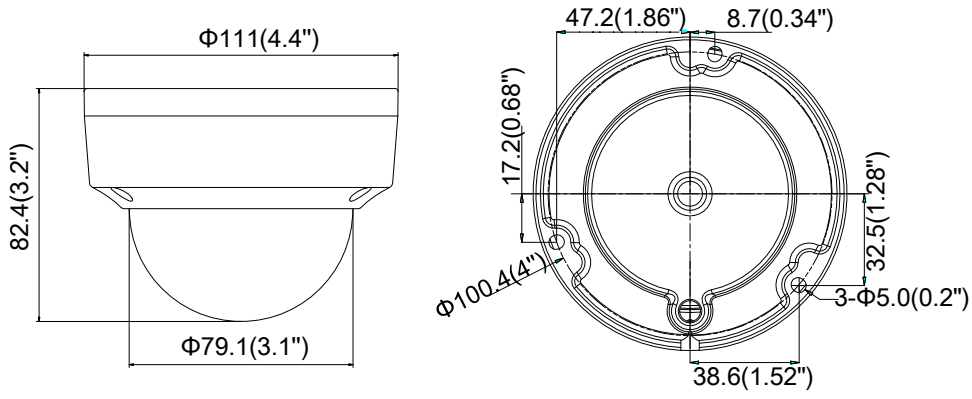

#### Key Features

- 2 Megapixel high-performance CMOS
- Analog HD output, up to 1080P resolution
- 3.6mm/6mm lens
- True Day/Night
- OSD menu, DNR, Smart IR
- True WDR, up to 120dB
- EXIR technology, up to 20m IR distance
- IP66 weatherproof & vandal proof
- Up the Coax

## Specifications

<b>Camera</b>	
Image Sensor	2MP CMOS Image Sensor
Signal System	PAL/NTSC
Effective Pixels	1928(H)*1088(V)
Min. illumination	0.01 Lux @ (F1.2,AGC ON),0 Lux with IR
Shutter Time	1/25s to 1/50,000s
Lens	3.6mm/6mm optional @ F1.2
Lens Mount	M12
Day & Night	ICR
Angle Adjustment	Pan: 0° - 340°; Tilt:0° - 75°; Rotate: 0° - 355°
Synchronization	Internal Synchronization
WDR	120dB
Video Frame Rate	1080p@25fps/1080p@30fps
HD Video Output	1 Analog HD output
S/N Ratio	>62dB
<b>Menu</b>	
AGC	Support
D/N Mode	Color/BW/SMART
White Balance	ATW/ MWB
BLC	Support
Functions	Wide Dynamic Range, Digital noise reduction, Mirror, SMART IR
<b>General</b>	
Operating Conditions	-40 °C – 60 °C (-40 °F – 140 °F), Humidity 90% or less (non-condensing)
Power Supply	12 VDC ± 15%
Power Consumption	Max. 5W
Protection Level	IP66
IR Range	Up to 20m
Impact Protection	IK10
Communication	Up the coax, Protocol: HIKVISION-C (TVI output)
Dimensions	φ111mm×82.5mm (φ0.43"×3.25")
Weight	Approx. 350g ( 0.77lb)

## Dimensions

Unit: mm