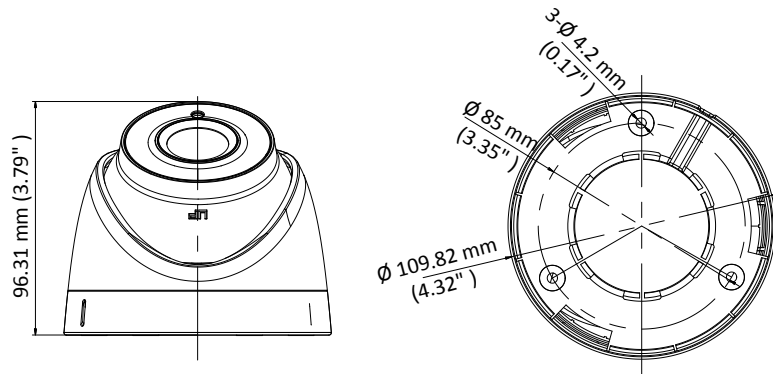

HAC348-FD4M

4K Ultra-Low Light Turret Camera

Key Features

- 8.29 MP high performance CMOS
- Ultra-low light
- 3840 × 2160 resolution
- 2.8 mm, 3.6 mm, 6 mm fixed focal lens
- 120 dB true WDR, 3D DNR
- EXIR 2.0, smart IR, up to 60 m IR distance
- IP67
- Up the coax (UTC-C)

Specification

Camera	
Image Sensor	8.29 megapixel progressive scan CMOS
Signal System	PAL/NTSC
Frame Rate	PAL: 8 MP@12.5fps, 5 MP@20fps, 4 MP@25fps, 1080p@25fps NTSC: 8 MP@15fps, 5 MP@20fps, 4 MP@30fps, 1080p@30fps
Resolution	3840 (H) × 2160 (V)
Min. illumination	Color: 0.003 Lux@(F1.2, AGC ON), 0 Lux with IR
Shutter Time	PAL: 1/12.5 s to 1/10,000 s NTSC: 1/15 s to 1/10,000 s
Slow Shutter	Max. 16 times
Lens	2.8 mm, 3.6 mm, 6 mm fixed focal lens
Horizontal Field of View	102.2° (2.8 mm), 79° (3.6 mm), 50.8° (6 mm)
Lens Mount	M12
Day & Night	IR cut filter
Angle Adjustment	Pan: 0° to 360°, Tilt: 0° to 75°, Rotate: 0° to 360°
Synchronization	Internal synchronization
WDR (Wide Dynamic Range)	120 dB
Menu	
AGC	Support
Day/Night Mode	Auto/Color/BW (Black and White)
White Balance	Auto/Manual/Natural
Privacy Mask	ON/OFF, 4 programmable privacy masks
BLC (Backlight Compensation)	Support
3D DNR (Digital Noise Reduction)	Level 1 to 10
Language	English
Functions	Contrast, Sharpness, Saturation, Mirror, Defog, HLC
Interface	
TVI Video Output	1 HD analog output
CVBS Video Output	1 CVBS output (75Ω/BNC)
General	
Operating Conditions	-40 °C to 60 °C (-40 °F to 140 °F), humidity: 90% or less (non-condensation)
Power Supply	12 VDC ±25%
Power Consumption	Max. 4.8 W
Protection Level	IP67
Material	Enclosure: Plastic Main Body: Metal Mounting Base: Plastic
IR Range	Up to 60 m
Communication	Up the coax, Protocol: UTC-C (TVI output)
Dimensions	∅ 109.8 mm × 96.3 mm (∅ 4.32" × 3.79")
Weight	Approx. 360 g (0.79 lb.)

Order Models

HAC348-FD4M

Dimension

Accessory

1272ZJ-110-TRS
Wall Mount

1275ZJ-SUS
Vertical Pole Mount

1276ZJ-SUS
Corner Mount

1280ZJ-S
Junction Box