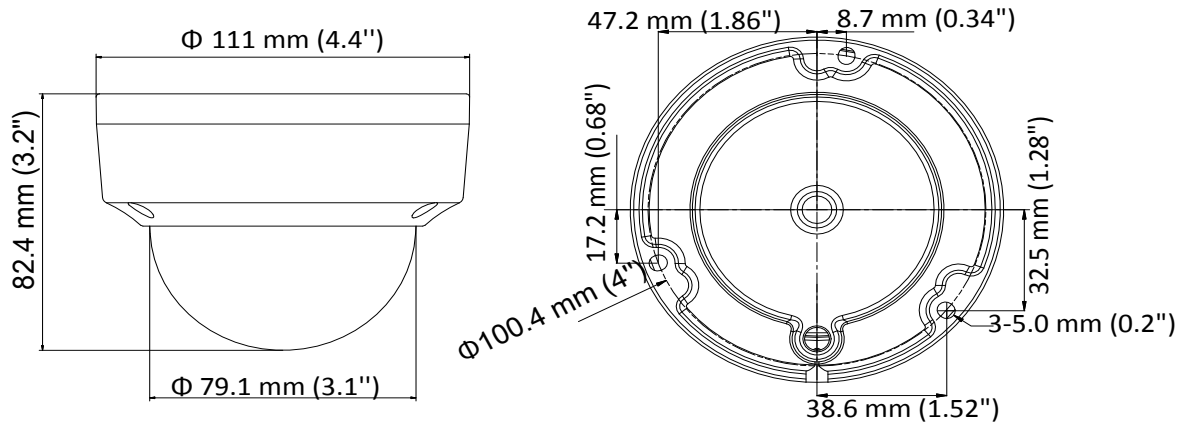

### Key Features

- 8.29 MP high performance CMOS
- Ultra-low light
- 3840 × 2160 resolution
- 3.6 mm fixed focal lens
- 120 dB true WDR, 3D DNR
- EXIR 2.0, smart IR, up to 40 m IR distance
- IP67, IK10
- Up the coax (UTC-C)

## Specification

<b>Camera</b>	
Image Sensor	8.29 megapixel progressive scan CMOS
Signal System	PAL/NTSC
Frame Rate	PAL: 8 MP@12.5fps, 5 MP@20fps, 4 MP@25fps, 1080p@25fps NTSC: 8 MP@15fps, 5 MP@20fps, 4 MP@30fps, 1080p@30fps
Resolution	3840 (H) × 2160 (V)
Min. illumination	Color: 0.003 Lux@(F1.2, AGC ON), 0 Lux with IR
Shutter Time	PAL: 1/12.5 s to 1/10,000 s NTSC: 1/15 s to 1/10,000 s
Slow Shutter	Max. 16 times
Lens	3.6 mm fixed focal lens
Horizontal Field of View	102.2° (2.8 mm), 79° (3.6 mm), 50.8° (6 mm)
Lens Mount	M12
Day & Night	IR cut filter
Angle Adjustment	Pan: 0° to 355°, Tilt: 0° to 75°, Rotate: 0° to 355°
Synchronization	Internal synchronization
WDR (Wide Dynamic Range)	120 dB
<b>Menu</b>	
AGC	Support
Day/Night Mode	Auto/Color/BW (Black and White)
White Balance	Auto/Manual/Natural
Privacy Mask	ON/OFF, 4 programmable privacy masks
BLC (Backlight Compensation)	Support
3D DNR (Digital Noise Reduction)	Level 1 to 10
Language	English
Functions	Contrast, Sharpness, Saturation, Mirror, Defog, HLC
<b>Interface</b>	
TVI Video Output	1 HD analog output
CVBS Video Output	1 CVBS output (75Ω/BNC)
<b>General</b>	
Operating Conditions	-40 °C to 60 °C (-40 °F to 140 °F), humidity: 90% or less (non-condensation)
Power Supply	12 VDC ±25%
Power Consumption	Max. 4.8 W
Protection Level	IP67, IK10
Material	Metal
IR Range	Up to 40 m
Communication	Up the coax, Protocol: UTC-C (TVI output)
Dimensions	∅ 111 mm × 82.4 mm (∅ 4.4" × 3.2" )
Weight	Approx. 450 g (0.99 lb.)

## Dimension