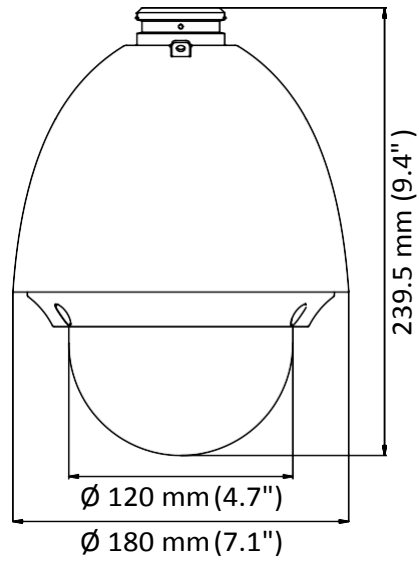

- 1/2.8" HD progressive scan CMOS
- 1920 × 1080 resolution
- 25× optical zoom, 16× digital zoom
- 120 dB true WDR (Wide Dynamic Range)
- 3D intelligent positioning
- Switchable TVI/AHD/CVI/CVBS video outputs

## Specification

<b>Camera</b>	
Model	HAP112-OD-25
Image Sensor	1/2.8" progressive scan CMOS
Max. Image Resolution	1920 x 1080
Frame Rate	50Hz: 25fps @(1920 × 1080) 60Hz: 30fps @(1920 × 1080)
Min. Illumination	Color: 0.005Lux @(F1.6, AGC ON) B/W: 0.001Lux @(F1.6, AGC ON)
White Balance	AUTO/MANUAL/HAUTO/ATW/INDOOR/OUTDOOR
AGC	AUTO/MANUAL
DNR	3D DNR
WDR	≥ 120 dB
Shutter Time	PAL: 1/1 s to 1/10,000 s NTSC: 1/1 s to 1/10,000 s
Day & Night	IR cut filter
Digital Zoom	16×
Privacy Mask	8 programmable privacy masks
BLC (Backlight Compensation)	Yes
HLC (highlight Compensation)	Yes
EIS (Electric Image Stabilization)	Yes
Reginal Focus	Yes
<b>Lens</b>	
Focus Mode	Auto/Semiauto/Manual
Focal Length	4.8 mm to 120 mm, 25x Optical
Aperture Range	F 1.6 to F 3.5
Field of View	Horizontal field of view: 57.6° to 2.5° (wide to tele) Vertical field of view: 34.4° to 1.4° (wide to tele) Diagonal field of view: 64.5° to 2.9° (wide to tele)
Min. Working Distance	10 mm to 1500 mm (wide to tele)
Zoom Speed	Approx. 3.6 s (optical, wide to tele)
<b>Pan and Tilt</b>	
Pan Range	360° endless
Pan Speed	Pan manual speed: 0.1° to 100°/s Pan preset speed: 100°/s
Tilt Range	5° to 90° (auto flip)
Tilt Speed	Tilt manual speed: 0.1° to 80°/s Tilt preset speed: 80°/s
Proportional Zoom	Rotation speed can be adjusted automatically according to zoom multiples
Presets	256
Patrol	10 patrols, up to 32 presets per patrol
Pattern	5 patterns, with the total recording time no less than 10 minutes
Power-off Memory	Yes

## Dimensions