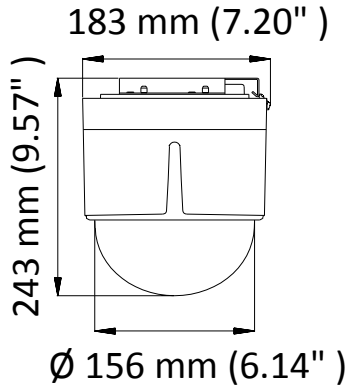

Order Model

HAP312-ID-25

Dimensions

Indoor