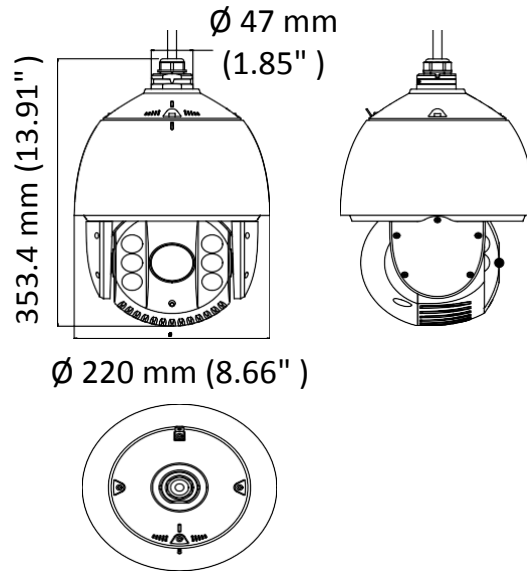

Order Model

HAP312-IR-25

Dimensions

Accessories